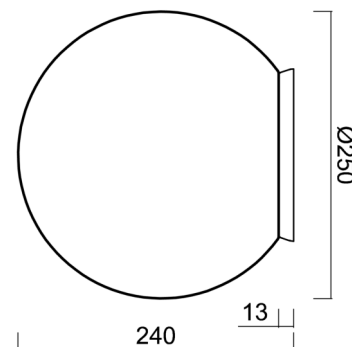

STYX 2

LED-5L05E500BD1/193 C DALI 3K#

WWW.OSMONT.CZ

STYX 2

Product code: STY71021

Type: LED-5L05E500BD1/193 C DALI 3K#

Short description of the luminaire: Black surface-mounted LED light ON/OFF with TRIPLEX OPAL glass shade.

Technical

Types of luminaires	Dimmable
Mounting type	surface mounted
Base material	polycarbonate
Shade material	three-layer glass TRIPLEX OPAL
Base color	black Ral9005
Shade color	white
Holding the shade	bayonet
Mounting location	ceiling/wall
Width	250 mm
Length	250 mm
Height	240 mm
Diameter	ø 250 mm
mounting holes (diameter)	4xø5mm
Installation wire (diameter)	2xø16mm
Energy Class	D
Impact strength	IK01
Operating temperature	from -20°C to +30°C

Eulum data for calculation programs are available at www.osmont.cz.

Logistic

EAN	8591728137311
Weight NTTO	2 Kg
Weight BTTO	2.3 Kg
Number of cartons	1 pcs
Package volume	0.029 m ³
Package 1 width	0.31 m
Package 1 length	0.31 m
Package 1 height	0.305 m
Warranty*	60 months

Lampshade

Product code	Name	Color	Description	Picture	Drawing
20093	193	white		