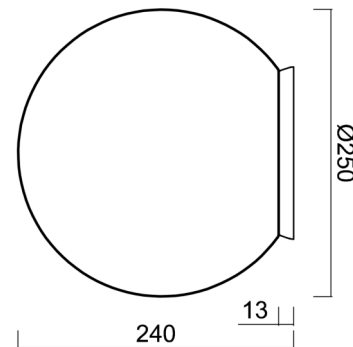

Technical

Types of luminaires	Dimmable
Mounting type	surface mounted
Base material	polycarbonate
Shade material	three-layer glass TRIPLEX OPAL
Base color	white Ral9003
Shade color	white
Holding the shade	bayonet
Mounting location	ceiling/wall
Width	250 mm
Length	250 mm
Height	240 mm
Diameter	ø 250 mm
mounting holes (diameter)	4xø5mm
Installation wire (diameter)	2xø16mm
Energy Class	D
Impact strength	IK01
Operating temperature	from -20°C to +30°C

Eulum data for calculation programs are available at www.osmont.cz.

Logistic

EAN	8591728137304
Weight NTTO	2 Kg
Weight BTTO	2.3 Kg
Number of cartons	1 pcs
Package volume	0.029 m ³
Package 1 width	0.31 m
Package 1 length	0.31 m
Package 1 height	0.305 m
Warranty*	60 months

Lampshade

Product code	Name	Color	Description	Picture	Drawing
20093	193	white		