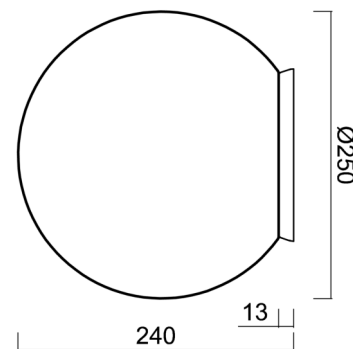

Technical

Types of luminaires	Classic on/off
Mounting type	surface mounted
Base material	polycarbonate
Shade material	three-layer glass TRIPLEX OPAL
Base color	silver Ral9006
Shade color	white
Holding the shade	bayonet
Mounting location	ceiling/wall
Width	250 mm
Length	250 mm
Height	240 mm
Diameter	ø 250 mm
mounting holes (diameter)	4xø5mm
Installation wire (diameter)	2xø16mm
Energy Class	D
Impact strength	IK01
Operating temperature	from -20°C to +30°C

Eulum data for calculation programs are available at www.osmont.cz.

Logistic

EAN	8591728137021
Weight NTTO	2 Kg
Weight BTTO	2.3 Kg
Number of cartons	1 pcs
Package volume	0.029 m ³
Package 1 width	0.31 m
Package 1 length	0.31 m
Package 1 height	0.305 m
Warranty*	60 months

Lampshade

Product code	Name	Color	Description	Picture	Drawing
20093	193	white		