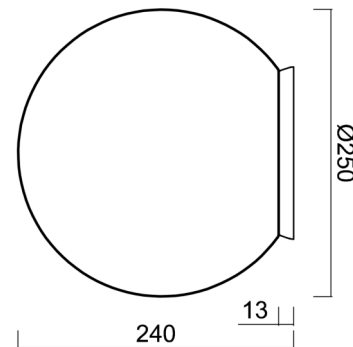

## Technical

Types of luminaires	Classic on/off
Mounting type	surface mounted
Base material	polycarbonate
Shade material	three-layer glass TRIPLEX OPAL
Base color	white Ral9003
Shade color	white
Holding the shade	bayonet
Mounting location	ceiling/wall
Width	250 mm
Length	250 mm
Height	240 mm
Diameter	ø 250 mm
mounting holes (diameter)	4xø5mm
Installation wire (diameter)	2xø16mm
Energy Class	D
Impact strength	IK01
Operating temperature	from -20°C to +30°C

Eulum data for calculation programs are available at [www.osmont.cz](http://www.osmont.cz).

Logistic

EAN	8591728137007
Weight NTTO	2 Kg
Weight BTTO	2.3 Kg
Number of cartons	1 pcs
Package volume	0.029 m <sup>3</sup>
Package 1 width	0.31 m
Package 1 length	0.31 m
Package 1 height	0.305 m
Warranty*	60 months

Lampshade

Product code	Name	Color	Description	Picture	Drawing
20093	193	white		