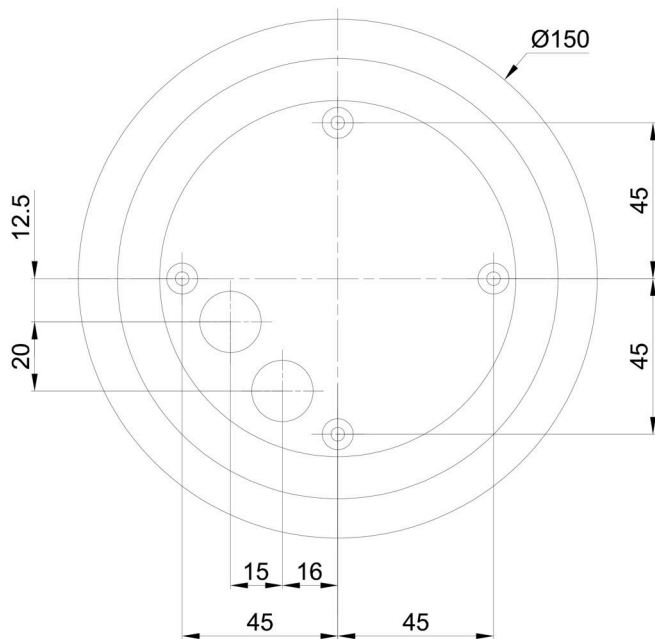

Logistic

EAN	8591728137007
Weight NTTO	2 Kg
Weight BTTO	2.3 Kg
Number of cartons	1 pcs
Package volume	0.029 m³
Package 1 width	0.31 m
Package 1 length	0.31 m
Package 1 height	0.305 m
Warranty*	60 months

*The warranty for the batteries is valid for 12 months from the date of purchase.

Installation dimensions: