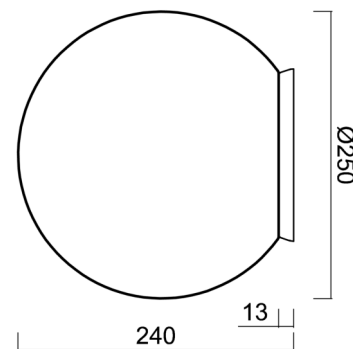

Technical

Types of luminaires	Sensor
Mounting type	surface mounted
Base material	polycarbonate
Shade material	three-layer glass TRIPLEX OPAL
Base color	polished brass
Shade color	white
Holding the shade	bayonet
Mounting location	ceiling/wall
Width	250 mm
Length	250 mm
Height	240 mm
Diameter	ø 250 mm
mounting holes (diameter)	4xø5mm
Installation wire (diameter)	2xø16mm
Impact strength	IK01
Operating temperature	from -20°C to +30°C

Eulum data for calculation programs are available at www.osmont.cz.

Logistic

EAN	8591728089559
Weight NTTO	1.7 Kg
Weight BTTO	2 Kg
Number of cartons	1 pcs
Package volume	0.029 m ³
Package 1 width	0.31 m
Package 1 length	0.31 m
Package 1 height	0.305 m
Warranty*	60 months

Lampshade

Product code	Name	Color	Description	Picture	Drawing
20093	193	white		