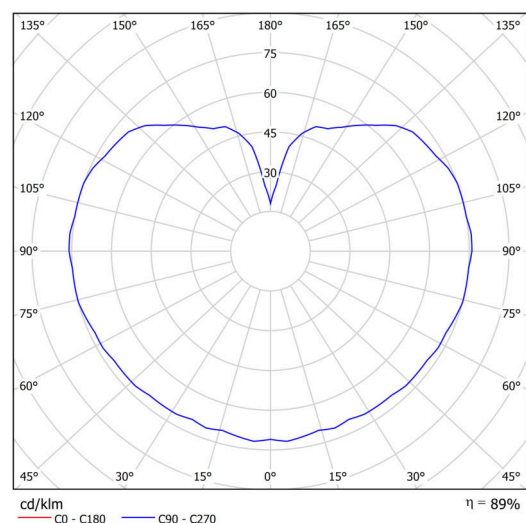

Luminous

Blue light hazard	Risk group 0

Eulum data for calculation programs are available at www.osmont.cz.