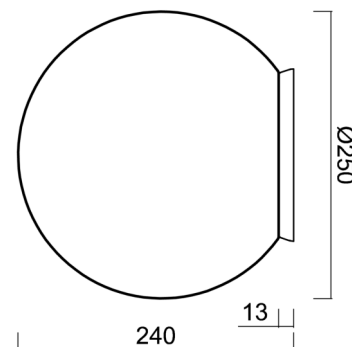

STYX 2

IN-12BD1/193 C HF*

WWW.OSMONT.CZ

STYX 2

Product code: STY45010

Type: IN-12BD1/193 C HF*

Short description of the luminaire: Black color | surface-mounted E27 light | microwave HF sensor | TRIPLEX OPAL glass shade with matt surface |

Technical

Types of luminaires	Sensor
Mounting type	surface mounted
Base material	polycarbonate
Shade material	three-layer glass TRIPLEX OPAL
Base color	black Ral9005
Shade color	white
Holding the shade	bayonet
Mounting location	ceiling/wall
Width	250 mm
Length	250 mm
Height	240 mm
Diameter	ø 250 mm
mounting holes (diameter)	4xø5mm
Installation wire (diameter)	2xø16mm
Impact strength	IK01
Operating temperature	from -20°C to +30°C

Eulum data for calculation programs are available at www.osmont.cz.

Logistic

EAN	8591728089528
Weight NTTO	1.7 Kg
Weight BTTO	2 Kg
Number of cartons	1 pcs
Package volume	0.029 m ³
Package 1 width	0.31 m
Package 1 length	0.31 m
Package 1 height	0.305 m
Warranty*	60 months

Lampshade

Product code	Name	Color	Description	Picture	Drawing
20093	193	white		