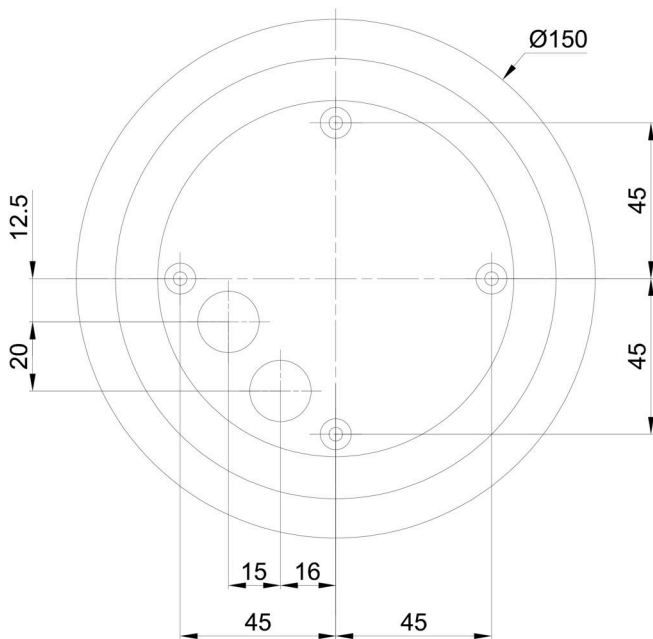

Technical

Types of luminaires	Sensor
Mounting type	surface mounted
Base material	polycarbonate
Shade material	three-layer glass TRIPLEX OPAL
Base color	white Ral9003
Shade color	white
Holding the shade	bayonet
Mounting location	ceiling/wall
Width	250 mm
Length	250 mm
Height	240 mm
Diameter	ø 250 mm
mounting holes (diameter)	4xø5mm
Installation wire (diameter)	2xø16mm
Impact strength	IK01
Operating temperature	from -20°C to +30°C

Eulum data for calculation programs are available at www.osmont.cz.

Logistic

EAN	8591728114329
Weight NTTO	1.7 Kg
Weight BTTO	2 Kg
Number of cartons	1 pcs
Package volume	0.029 m ³
Package 1 width	0.31 m
Package 1 length	0.31 m
Package 1 height	0.305 m
Warranty*	60 months

*The warranty for the batteries is valid for 12 months from the date of purchase.

Installation dimensions:

Additional assortment:

Base for surface mounting

Product code	Name	Color	Description	Picture	Drawing
33521	BD1/BP 2-1	white Ral9003			

Lampshade

Product code	Name	Color	Description	Picture	Drawing
20093	193	white		