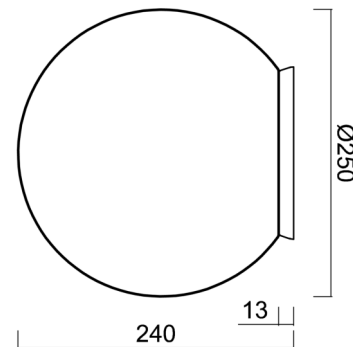

STYX 2

IN-12BD1/193 B HF*

WWW.OSMONT.CZ

STYX 2

Product code: STY45009

Type: IN-12BD1/193 B HF*

Short description of the luminaire: White color | surface-mounted E27 light | microwave HF sensor | TRIPLEX OPAL glass shade with matt surface

Technical

Types of luminaires	Sensor
Mounting type	surface mounted
Base material	polycarbonate
Shade material	three-layer glass TRIPLEX OPAL
Base color	white Ral9003
Shade color	white
Holding the shade	bayonet
Mounting location	ceiling/wall
Width	250 mm
Length	250 mm
Height	240 mm
Diameter	ø 250 mm
mounting holes (diameter)	4xø5mm
Installation wire (diameter)	2xø16mm
Impact strength	IK01
Operating temperature	from -20°C to +30°C

Eulum data for calculation programs are available at www.osmont.cz.

Logistic

EAN	8591728114329
Weight NTTO	1.7 Kg
Weight BTTO	2 Kg
Number of cartons	1 pcs
Package volume	0.029 m ³
Package 1 width	0.31 m
Package 1 length	0.31 m
Package 1 height	0.305 m
Warranty*	60 months

Lampshade

Product code	Name	Color	Description	Picture	Drawing
20093	193	white		