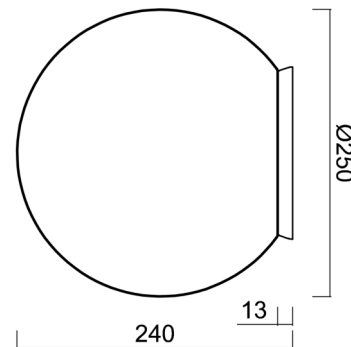

STYX 2

IN-12BD1/193 S*

WWW.OSMONT.CZ

STYX 2

Product code: STY44986

Type: IN-12BD1/193 S*

Short description of the luminaire: White surface-mounted E27 light ON/OFF with TRIPLEX OPAL glass shade.

Technical

Types of luminaires	Classic on/off
Mounting type	surface mounted
Base material	polycarbonate
Shade material	three-layer glass TRIPLEX OPAL
Base color	silver Ral9006
Shade color	white
Holding the shade	bayonet
Mounting location	ceiling/wall
Width	250 mm
Length	250 mm
Height	240 mm
Diameter	ø 250 mm
mounting holes (diameter)	4xø5mm
Installation wire (diameter)	2xø16mm
Impact strength	IK01
Operating temperature	from -20°C to +30°C

Eulum data for calculation programs are available at www.osmont.cz.

Logistic

EAN	8591728449865
Weight NTTO	1.7 Kg
Weight BTTO	2 Kg
Number of cartons	1 pcs
Package volume	0.029 m ³
Package 1 width	0.31 m
Package 1 length	0.31 m
Package 1 height	0.305 m
Warranty*	60 months

Lampshade

Product code	Name	Color	Description	Picture	Drawing
20093	193	white		