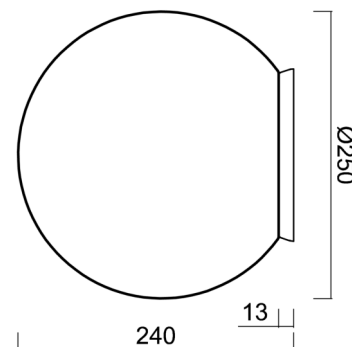

STYX 2

IN-12BD1/193 B*

WWW.OSMONT.CZ

STYX 2

Product code: STY43972

Type: IN-12BD1/193 B*

Short description of the luminaire: White surface-mounted E27 light ON/OFF with TRIPLEX OPAL glass shade.

Technical

Types of luminaires	Classic on/off
Mounting type	surface mounted
Base material	polycarbonate
Shade material	three-layer glass TRIPLEX OPAL
Base color	white Ral9003
Shade color	white
Holding the shade	bayonet
Mounting location	ceiling/wall
Width	250 mm
Length	250 mm
Height	240 mm
Diameter	ø 250 mm
mounting holes (diameter)	4xØ5mm
Installation wire (diameter)	2xØ16mm
Impact strength	IK01
Operating temperature	from -20°C to +30°C

Eulum data for calculation programs are available at www.osmont.cz.

Logistic

EAN	8591728439729
Weight NTTO	1.7 Kg
Weight BTTO	2 Kg
Number of cartons	1 pcs
Package volume	0.029 m ³
Package 1 width	0.31 m
Package 1 length	0.31 m
Package 1 height	0.305 m
Warranty*	60 months

Lampshade

Product code	Name	Color	Description	Picture	Drawing
20093	193	white		