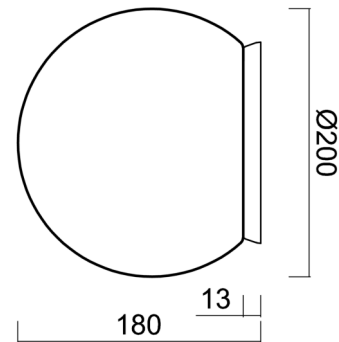

Technical

Types of luminaires	Dimmable
Mounting type	surface mounted
Base material	polycarbonate
Shade material	three-layer glass TRIPLEX OPAL
Base color	polished brass
Shade color	white
Holding the shade	bayonet
Mounting location	ceiling/wall
Width	200 mm
Length	200 mm
Height	180 mm
Diameter	ø 200 mm
mounting holes (diameter)	4xø5mm
Installation wire (diameter)	2xø16mm
Energy Class	D
Impact strength	IK01
Operating temperature	from -20°C to +30°C

Eulum data for calculation programs are available at www.osmont.cz.

Logistic

EAN	8591728137397
Weight NTTO	1.3 Kg
Weight BTTO	1.5 Kg
Number of cartons	1 pcs
Package volume	0.009 m ³
Package 1 width	0.21 m
Package 1 length	0.21 m
Package 1 height	0.205 m
Warranty*	60 months

Lampshade

Product code	Name	Color	Description	Picture	Drawing
20092	192	white		