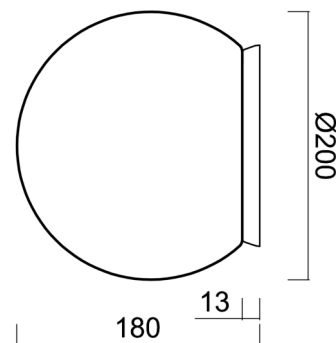

## Technical

Types of luminaires	Dimmable
Mounting type	surface mounted
Base material	polycarbonate
Shade material	three-layer glass TRIPLEX OPAL
Base color	chrome
Shade color	white
Holding the shade	bayonet
Mounting location	ceiling/wall
Width	200 mm
Length	200 mm
Height	180 mm
Diameter	ø 200 mm
mounting holes (diameter)	4xø5mm
Installation wire (diameter)	2xø16mm
Energy Class	D
Impact strength	IK01
Operating temperature	from -20°C to +30°C

Eulum data for calculation programs are available at [www.osmont.cz](http://www.osmont.cz).

Logistic

EAN	8591728137380
Weight NTTO	1.3 Kg
Weight BTTO	1.5 Kg
Number of cartons	1 pcs
Package volume	0.009 m <sup>3</sup>
Package 1 width	0.21 m
Package 1 length	0.21 m
Package 1 height	0.205 m
Warranty*	60 months

Lampshade

Product code	Name	Color	Description	Picture	Drawing
20092	192	white		