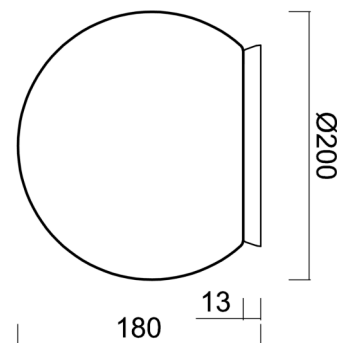

Technical

Types of luminaires	Dimmable
Mounting type	surface mounted
Base material	polycarbonate
Shade material	three-layer glass TRIPLEX OPAL
Base color	silver Ral9006
Shade color	white
Holding the shade	bayonet
Mounting location	ceiling/wall
Width	200 mm
Length	200 mm
Height	180 mm
Diameter	ø 200 mm
mounting holes (diameter)	4xø5mm
Installation wire (diameter)	2xø16mm
Energy Class	D
Impact strength	IK01
Operating temperature	from -20°C to +30°C

Eulum data for calculation programs are available at www.osmont.cz.

Logistic

EAN	8591728137373
Weight NTTO	1.3 Kg
Weight BTTO	1.5 Kg
Number of cartons	1 pcs
Package volume	0.009 m ³
Package 1 width	0.21 m
Package 1 length	0.21 m
Package 1 height	0.205 m
Warranty*	60 months

Lampshade

Product code	Name	Color	Description	Picture	Drawing
20092	192	white		