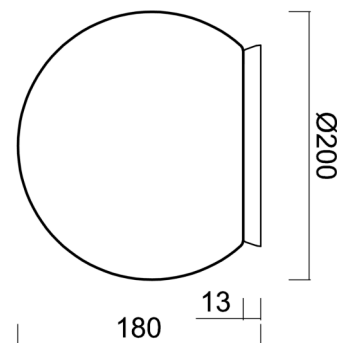

Technical

Types of luminaires	Dimmable
Mounting type	surface mounted
Base material	polycarbonate
Shade material	three-layer glass TRIPLEX OPAL
Base color	black Ral9005
Shade color	white
Holding the shade	bayonet
Mounting location	ceiling/wall
Width	200 mm
Length	200 mm
Height	180 mm
Diameter	ø 200 mm
mounting holes (diameter)	4xø5mm
Installation wire (diameter)	2xø16mm
Energy Class	D
Impact strength	IK01
Operating temperature	from -20°C to +30°C

Eulum data for calculation programs are available at www.osmont.cz.

Logistic

EAN	8591728137366
Weight NTTO	1.3 Kg
Weight BTTO	1.5 Kg
Number of cartons	1 pcs
Package volume	0.009 m ³
Package 1 width	0.21 m
Package 1 length	0.21 m
Package 1 height	0.205 m
Warranty*	60 months

Lampshade

Product code	Name	Color	Description	Picture	Drawing
20092	192	white		