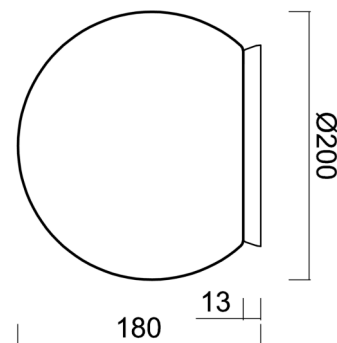

STYX 1

LED-5L05E500BD1/192 B DALI 4K#

WWW.OSMONT.CZ

STYX 1

Product code: STY71515

Type: LED-5L05E500BD1/192 B DALI 4K#

Short description of the luminaire: White surface-mounted LED light ON/OFF with TRIPLEX OPAL glass shade.

Technical

Types of luminaires	Dimmable
Mounting type	surface mounted
Base material	polycarbonate
Shade material	three-layer glass TRIPLEX OPAL
Base color	white Ral9003
Shade color	white
Holding the shade	bayonet
Mounting location	ceiling/wall
Width	200 mm
Length	200 mm
Height	180 mm
Diameter	ø 200 mm
mounting holes (diameter)	4xø5mm
Installation wire (diameter)	2xø16mm
Energy Class	D
Impact strength	IK01
Operating temperature	from -20°C to +30°C

Eulum data for calculation programs are available at www.osmont.cz.

Logistic

EAN	8591728137359
Weight NTTO	1.3 Kg
Weight BTTO	1.5 Kg
Number of cartons	1 pcs
Package volume	0.009 m ³
Package 1 width	0.21 m
Package 1 length	0.21 m
Package 1 height	0.205 m
Warranty*	60 months

Lampshade

Product code	Name	Color	Description	Picture	Drawing
20092	192	white		