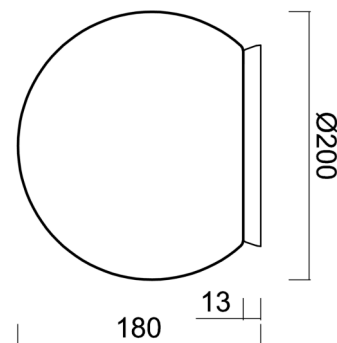

Technical

Types of luminaires	Dimmable
Mounting type	surface mounted
Base material	polycarbonate
Shade material	three-layer glass TRIPLEX OPAL
Base color	polished brass
Shade color	white
Holding the shade	bayonet
Mounting location	ceiling/wall
Width	200 mm
Length	200 mm
Height	180 mm
Diameter	ø 200 mm
mounting holes (diameter)	4xø5mm
Installation wire (diameter)	2xø16mm
Energy Class	D
Impact strength	IK01
Operating temperature	from -20°C to +30°C

Eulum data for calculation programs are available at www.osmont.cz.

Logistic

EAN	8591728137298
Weight NTTO	1.3 Kg
Weight BTTO	1.5 Kg
Number of cartons	1 pcs
Package volume	0.009 m ³
Package 1 width	0.21 m
Package 1 length	0.21 m
Package 1 height	0.205 m
Warranty*	60 months

Lampshade

Product code	Name	Color	Description	Picture	Drawing
20092	192	white		