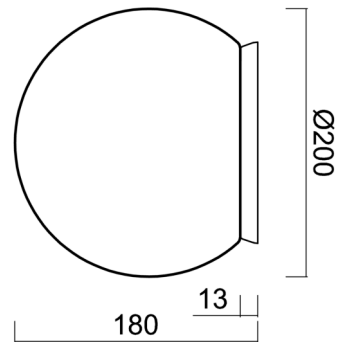

Technical

Types of luminaires	Dimmable
Mounting type	surface mounted
Base material	polycarbonate
Shade material	three-layer glass TRIPLEX OPAL
Base color	chrome
Shade color	white
Holding the shade	bayonet
Mounting location	ceiling/wall
Width	200 mm
Length	200 mm
Height	180 mm
Diameter	ø 200 mm
mounting holes (diameter)	4xø5mm
Installation wire (diameter)	2xø16mm
Energy Class	D
Impact strength	IK01
Operating temperature	from -20°C to +30°C

Eulum data for calculation programs are available at www.osmont.cz.

Logistic

EAN	8591728137281
Weight NTTO	1.3 Kg
Weight BTTO	1.5 Kg
Number of cartons	1 pcs
Package volume	0.009 m ³
Package 1 width	0.21 m
Package 1 length	0.21 m
Package 1 height	0.205 m
Warranty*	60 months

Lampshade

Product code	Name	Color	Description	Picture	Drawing
20092	192	white		