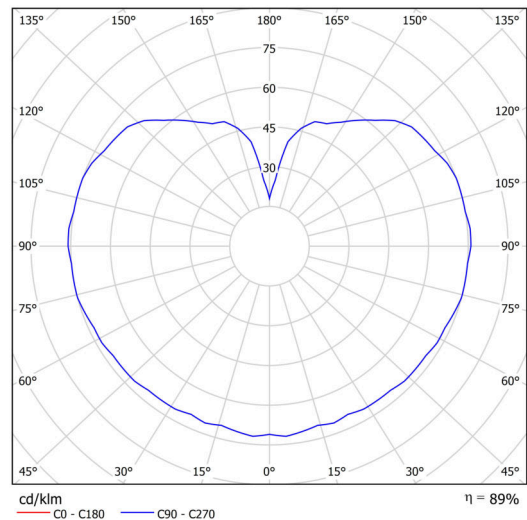

Luminous

Lum. flux of luminaire	1080 lm
Lum. flux of light source	1230 lm
Luminaire efficacy	135 lm/W
Temperature	3000 K
Rated life time LED L80/B10	100000 hours
CRI	Ra80
MacAdam	3
Blue light hazard	Risk group 0

Eulum data for calculation programs are available at www.osmont.cz.