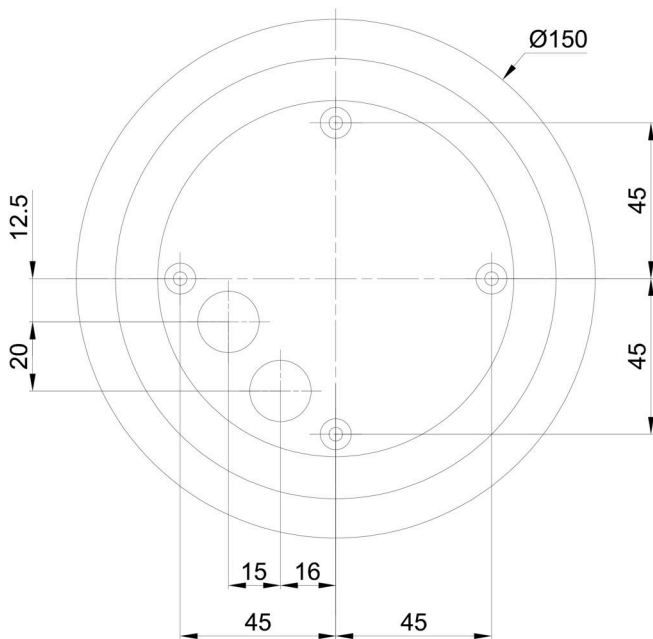

Technical

Types of luminaires	Dimmable
Mounting type	surface mounted
Base material	polycarbonate
Shade material	three-layer glass TRIPLEX OPAL
Base color	silver Ral9006
Shade color	white
Holding the shade	bayonet
Mounting location	ceiling/wall
Width	200 mm
Length	200 mm
Height	180 mm
Diameter	ø 200 mm
mounting holes (diameter)	4xø5mm
Installation wire (diameter)	2xø16mm
Energy Class	D
Impact strength	IK01
Operating temperature	from -20°C to +30°C

Eulum data for calculation programs are available at www.osmont.cz.

Logistic

EAN	8591728137274
Weight NTTO	1.3 Kg
Weight BTTO	1.5 Kg
Number of cartons	1 pcs
Package volume	0.009 m ³
Package 1 width	0.21 m
Package 1 length	0.21 m
Package 1 height	0.205 m
Warranty*	60 months

*The warranty for the batteries is valid for 12 months from the date of purchase.

Installation dimensions:

Additional assortment:

Base for surface mounting

Product code	Name	Color	Description	Picture	Drawing
33521	BD1/BP 2-1	white Ral9003			

Lampshade

Product code	Name	Color	Description	Picture	Drawing
20092	192	white		