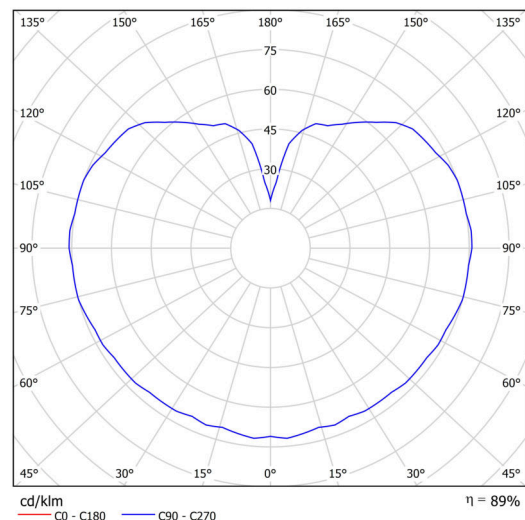

Luminous

Lum. flux of luminaire	1080 lm
Lum. flux of light source	1230 lm
Luminaire efficacy	135 lm/W
Temperature	3000 K
Rated life time LED L80/B10	100000 hours
CRI	Ra80
MacAdam	3
Blue light hazard	Risk group 0

Eulum data for calculation programs are available at www.osmont.cz.