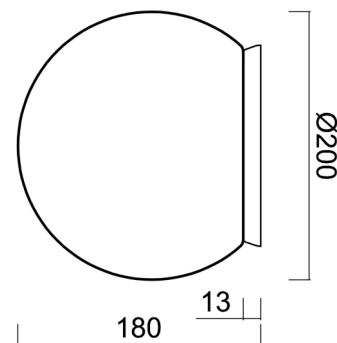

STYX 1

LED-5L05E500BD1/192 S DALI 3K#

WWW.OSMONT.CZ

STYX 1

Product code: STY71017

Type: LED-5L05E500BD1/192 S DALI 3K#

Short description of the luminaire: Silver surface-mounted LED light ON/OFF with TRIPLEX OPAL glass shade.

Technical

Types of luminaires	Dimmable
Mounting type	surface mounted
Base material	polycarbonate
Shade material	three-layer glass TRIPLEX OPAL
Base color	silver Ral9006
Shade color	white
Holding the shade	bayonet
Mounting location	ceiling/wall
Width	200 mm
Length	200 mm
Height	180 mm
Diameter	ø 200 mm
mounting holes (diameter)	4xø5mm
Installation wire (diameter)	2xø16mm
Energy Class	D
Impact strength	IK01
Operating temperature	from -20°C to +30°C

Eulum data for calculation programs are available at www.osmont.cz.

Logistic

EAN	8591728137274
Weight NTTO	1.3 Kg
Weight BTTO	1.5 Kg
Number of cartons	1 pcs
Package volume	0.009 m ³
Package 1 width	0.21 m
Package 1 length	0.21 m
Package 1 height	0.205 m
Warranty*	60 months

Lampshade

Product code	Name	Color	Description	Picture	Drawing
20092	192	white		