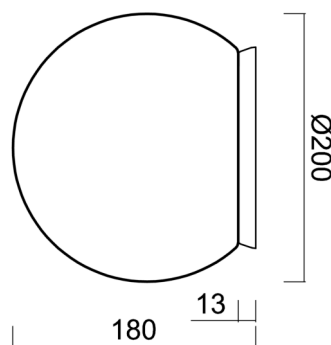

STYX 1

LED-5L05E500BD1/192 CR 4K#

WWW.OSMONT.CZ

STYX 1

Product code: STY61723

Type: LED-5L05E500BD1/192 CR 4K#

Short description of the luminaire: Chrome surface-mounted LED light ON/OFF with TRIPLEX OPAL glass shade.

Technical

Types of luminaires	Classic on/off
Mounting type	surface mounted
Base material	polycarbonate
Shade material	three-layer glass TRIPLEX OPAL
Base color	chrome
Shade color	white
Holding the shade	bayonet
Mounting location	ceiling/wall
Width	200 mm
Length	200 mm
Height	180 mm
Diameter	ø 200 mm
mounting holes (diameter)	4xø5mm
Installation wire (diameter)	2xø16mm
Energy Class	D
Impact strength	IK01
Operating temperature	from -20°C to +30°C

Eulum data for calculation programs are available at www.osmont.cz.

Logistic

EAN	8591728136987
Weight NTTO	1.3 Kg
Weight BTTO	1.5 Kg
Number of cartons	1 pcs
Package volume	0.009 m ³
Package 1 width	0.21 m
Package 1 length	0.21 m
Package 1 height	0.205 m
Warranty*	60 months

Lampshade

Product code	Name	Color	Description	Picture	Drawing
20092	192	white		