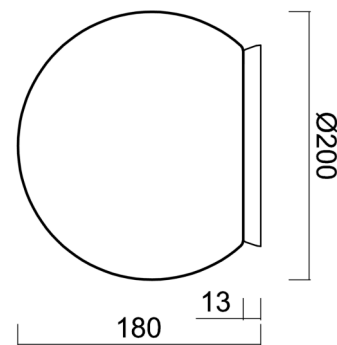

Technical

Types of luminaires	Classic on/off
Mounting type	surface mounted
Base material	polycarbonate
Shade material	three-layer glass TRIPLEX OPAL
Base color	silver Ral9006
Shade color	white
Holding the shade	bayonet
Mounting location	ceiling/wall
Width	200 mm
Length	200 mm
Height	180 mm
Diameter	ø 200 mm
mounting holes (diameter)	4xø5mm
Installation wire (diameter)	2xø16mm
Energy Class	D
Impact strength	IK01
Operating temperature	from -20°C to +30°C

Eulum data for calculation programs are available at www.osmont.cz.

Logistic

EAN	8591728136970
Weight NTTO	1.3 Kg
Weight BTTO	1.5 Kg
Number of cartons	1 pcs
Package volume	0.009 m ³
Package 1 width	0.21 m
Package 1 length	0.21 m
Package 1 height	0.205 m
Warranty*	60 months

Lampshade

Product code	Name	Color	Description	Picture	Drawing
20092	192	white		