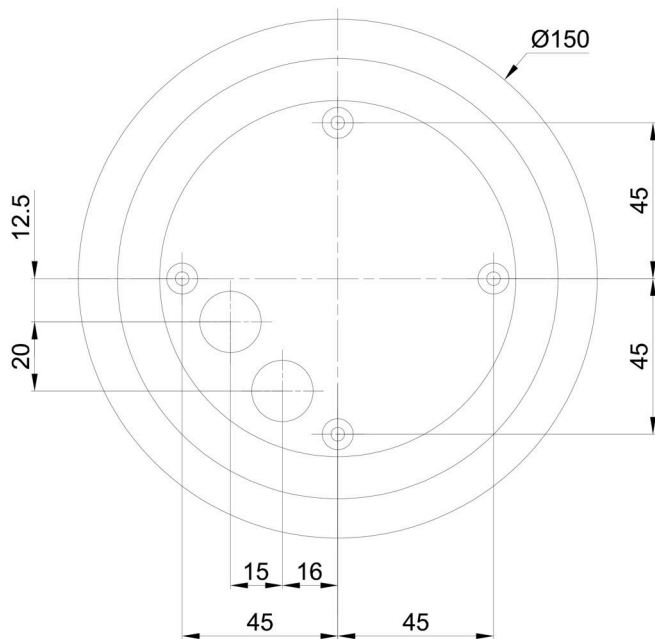

Logistic

EAN	8591728136970
Weight NTTO	1.3 Kg
Weight BTTO	1.5 Kg
Number of cartons	1 pcs
Package volume	0.009 m³
Package 1 width	0.21 m
Package 1 length	0.21 m
Package 1 height	0.205 m
Warranty*	60 months

*The warranty for the batteries is valid for 12 months from the date of purchase.

Installation dimensions: