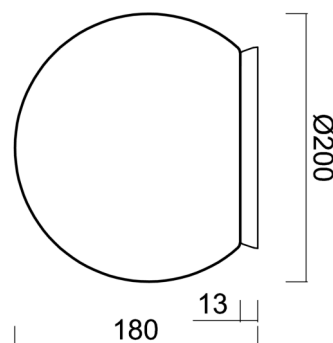

STYX 1

LED-5L05E500BD1/192 C 4K#

WWW.OSMONT.CZ

STYX 1

Product code: STY61721

Type: LED-5L05E500BD1/192 C 4K#

Short description of the luminaire: Black surface-mounted LED light ON/OFF with TRIPLEX OPAL glass shade.

Technical

Types of luminaires	Classic on/off
Mounting type	surface mounted
Base material	polycarbonate
Shade material	three-layer glass TRIPLEX OPAL
Base color	black Ral9005
Shade color	white
Holding the shade	bayonet
Mounting location	ceiling/wall
Width	200 mm
Length	200 mm
Height	180 mm
Diameter	ø 200 mm
mounting holes (diameter)	4xø5mm
Installation wire (diameter)	2xø16mm
Energy Class	D
Impact strength	IK01
Operating temperature	from -20°C to +30°C

Eulum data for calculation programs are available at www.osmont.cz.

Logistic

EAN	8591728136963
Weight NTTO	1.3 Kg
Weight BTTO	1.5 Kg
Number of cartons	1 pcs
Package volume	0.009 m ³
Package 1 width	0.21 m
Package 1 length	0.21 m
Package 1 height	0.205 m
Warranty*	60 months

Lampshade

Product code	Name	Color	Description	Picture	Drawing
20092	192	white		