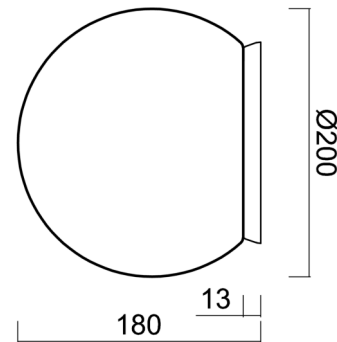

## Technical

Types of luminaires	Classic on/off
Mounting type	surface mounted
Base material	polycarbonate
Shade material	three-layer glass TRIPLEX OPAL
Base color	white Ral9003
Shade color	white
Holding the shade	bayonet
Mounting location	ceiling/wall
Width	200 mm
Length	200 mm
Height	180 mm
Diameter	ø 200 mm
mounting holes (diameter)	4xø5mm
Installation wire (diameter)	2xø16mm
Energy Class	D
Impact strength	IK01
Operating temperature	from -20°C to +30°C

Eulum data for calculation programs are available at [www.osmont.cz](http://www.osmont.cz).

Logistic

EAN	8591728136956
Weight NTTO	1.3 Kg
Weight BTTO	1.5 Kg
Number of cartons	1 pcs
Package volume	0.009 m <sup>3</sup>
Package 1 width	0.21 m
Package 1 length	0.21 m
Package 1 height	0.205 m
Warranty*	60 months

Lampshade

Product code	Name	Color	Description	Picture	Drawing
20092	192	white		