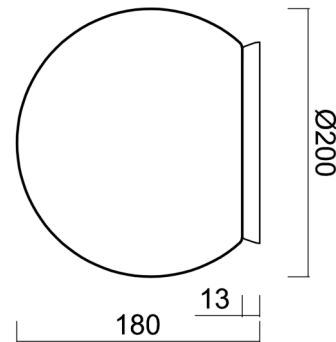

Technical

Types of luminaires	Classic on/off
Mounting type	surface mounted
Base material	polycarbonate
Shade material	three-layer glass TRIPLEX OPAL
Base color	polished brass
Shade color	white
Holding the shade	bayonet
Mounting location	ceiling/wall
Width	200 mm
Length	200 mm
Height	180 mm
Diameter	ø 200 mm
mounting holes (diameter)	4xø5mm
Installation wire (diameter)	2xø16mm
Energy Class	D
Impact strength	IK01
Operating temperature	from -20°C to +30°C

Eulum data for calculation programs are available at www.osmont.cz.

Logistic

EAN	8591728136697
Weight NTTO	1.3 Kg
Weight BTTO	1.5 Kg
Number of cartons	1 pcs
Package volume	0.009 m ³
Package 1 width	0.21 m
Package 1 length	0.21 m
Package 1 height	0.205 m
Warranty*	60 months

Lampshade

Product code	Name	Color	Description	Picture	Drawing
20092	192	white		