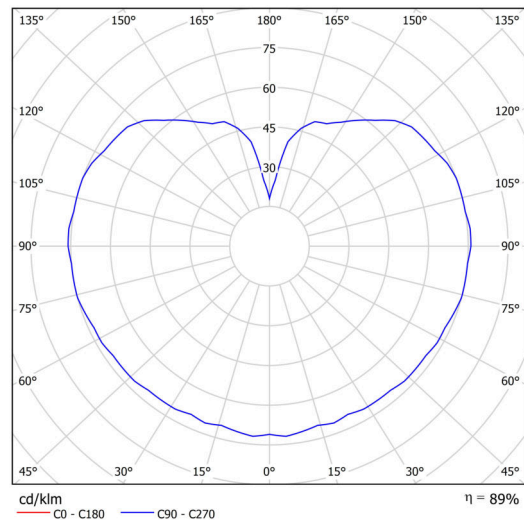

Technical

Types of luminaires	Classic on/off
Mounting type	surface mounted
Base material	polycarbonate
Shade material	three-layer glass TRIPLEX OPAL
Base color	polished brass
Shade color	white
Holding the shade	bayonet
Mounting location	ceiling/wall
Width	200 mm
Length	200 mm
Height	180 mm
Diameter	ø 200 mm
mounting holes (diameter)	4xø5mm
Installation wire (diameter)	2xø16mm
Energy Class	D
Impact strength	IK01
Operating temperature	from -20°C to +30°C

Luminous

Lum. flux of luminaire	1080 lm
Lum. flux of light source	1230 lm
Luminaire efficacy	135 lm/W
Temperature	3000 K
Rated life time LED L80/B10	100000 hours
CRI	Ra80
MacAdam	3
Blue light hazard	Risk group 0