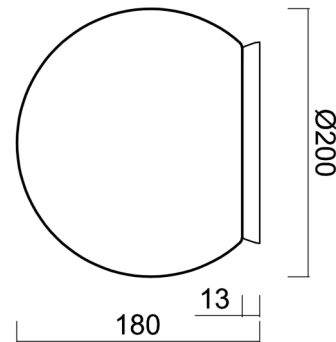

STYX 1

LED-5L05E500BD1/192 CR 3K#

WWW.OSMONT.CZ

STYX 1

Product code: STY61223

Type: LED-5L05E500BD1/192 CR 3K#

Short description of the luminaire: Chrome surface-mounted LED light ON/OFF with TRIPLEX OPAL glass shade.

Technical

Types of luminaires	Classic on/off
Mounting type	surface mounted
Base material	polycarbonate
Shade material	three-layer glass TRIPLEX OPAL
Base color	chrome
Shade color	white
Holding the shade	bayonet
Mounting location	ceiling/wall
Width	200 mm
Length	200 mm
Height	180 mm
Diameter	ø 200 mm
mounting holes (diameter)	4xø5mm
Installation wire (diameter)	2xø16mm
Energy Class	D
Impact strength	IK01
Operating temperature	from -20°C to +30°C

Eulum data for calculation programs are available at www.osmont.cz.

Logistic

EAN	8591728136680
Weight NTTO	1.3 Kg
Weight BTTO	1.5 Kg
Number of cartons	1 pcs
Package volume	0.009 m ³
Package 1 width	0.21 m
Package 1 length	0.21 m
Package 1 height	0.205 m
Warranty*	60 months

Lampshade

Product code	Name	Color	Description	Picture	Drawing
20092	192	white		