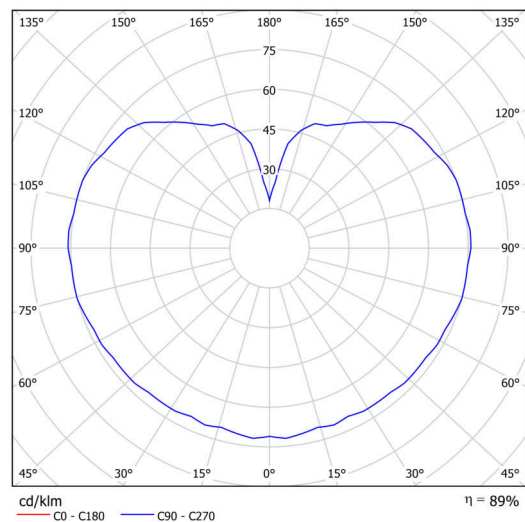

Technical

Types of luminaires	Classic on/off
Mounting type	surface mounted
Base material	polycarbonate
Shade material	three-layer glass TRIPLEX OPAL
Base color	chrome
Shade color	white
Holding the shade	bayonet
Mounting location	ceiling/wall
Width	200 mm
Length	200 mm
Height	180 mm
Diameter	ø 200 mm
mounting holes (diameter)	4xø5mm
Installation wire (diameter)	2xø16mm
Energy Class	D
Impact strength	IK01
Operating temperature	from -20°C to +30°C

Luminous

Lum. flux of luminaire	1080 lm
Lum. flux of light source	1230 lm
Luminaire efficacy	135 lm/W
Temperature	3000 K
Rated life time LED L80/B10	100000 hours
CRI	Ra80
MacAdam	3
Blue light hazard	Risk group 0