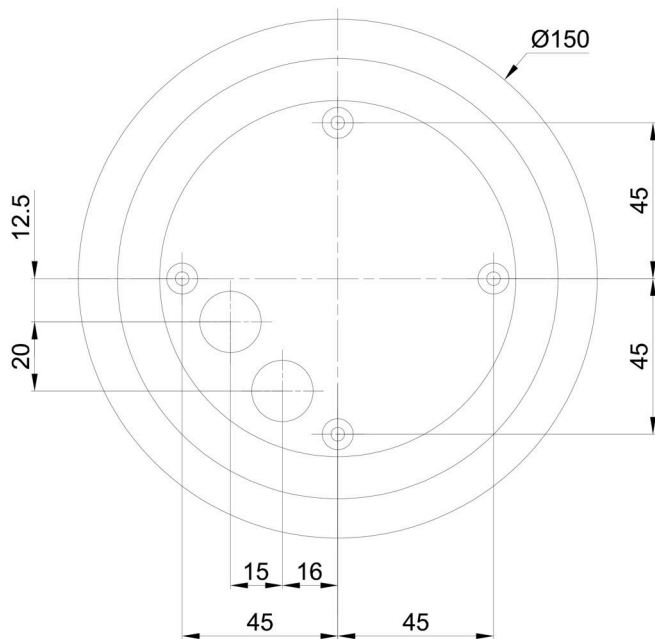

Logistic

EAN	8591728136673
Weight NTTO	1.3 Kg
Weight BTTO	1.5 Kg
Number of cartons	1 pcs
Package volume	0.009 m³
Package 1 width	0.21 m
Package 1 length	0.21 m
Package 1 height	0.205 m
Warranty*	60 months

*The warranty for the batteries is valid for 12 months from the date of purchase.

Installation dimensions: