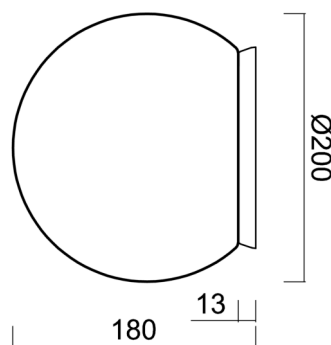

## Technical

Types of luminaires	Classic on/off
Mounting type	surface mounted
Base material	polycarbonate
Shade material	three-layer glass TRIPLEX OPAL
Base color	silver Ral9006
Shade color	white
Holding the shade	bayonet
Mounting location	ceiling/wall
Width	200 mm
Length	200 mm
Height	180 mm
Diameter	ø 200 mm
mounting holes (diameter)	4xø5mm
Installation wire (diameter)	2xø16mm
Energy Class	D
Impact strength	IK01
Operating temperature	from -20°C to +30°C

Eulum data for calculation programs are available at [www.osmont.cz](http://www.osmont.cz).

Logistic

EAN	8591728136673
Weight NTTO	1.3 Kg
Weight BTTO	1.5 Kg
Number of cartons	1 pcs
Package volume	0.009 m <sup>3</sup>
Package 1 width	0.21 m
Package 1 length	0.21 m
Package 1 height	0.205 m
Warranty*	60 months

Lampshade

Product code	Name	Color	Description	Picture	Drawing
20092	192	white		