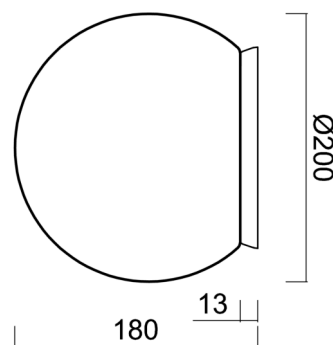

STYX 1

LED-5L05E500BD1/192 C 3K#

WWW.OSMONT.CZ

STYX 1

Product code: STY61221

Type: LED-5L05E500BD1/192 C 3K#

Short description of the luminaire: Black surface-mounted LED light ON/OFF with TRIPLEX OPAL glass shade.

Technical

Types of luminaires	Classic on/off
Mounting type	surface mounted
Base material	polycarbonate
Shade material	three-layer glass TRIPLEX OPAL
Base color	black Ral9005
Shade color	white
Holding the shade	bayonet
Mounting location	ceiling/wall
Width	200 mm
Length	200 mm
Height	180 mm
Diameter	ø 200 mm
mounting holes (diameter)	4xø5mm
Installation wire (diameter)	2xø16mm
Energy Class	D
Impact strength	IK01
Operating temperature	from -20°C to +30°C

Eulum data for calculation programs are available at www.osmont.cz.

Logistic

EAN	8591728136666
Weight NTTO	1.3 Kg
Weight BTTO	1.5 Kg
Number of cartons	1 pcs
Package volume	0.009 m ³
Package 1 width	0.21 m
Package 1 length	0.21 m
Package 1 height	0.205 m
Warranty*	60 months

Lampshade

Product code	Name	Color	Description	Picture	Drawing
20092	192	white		