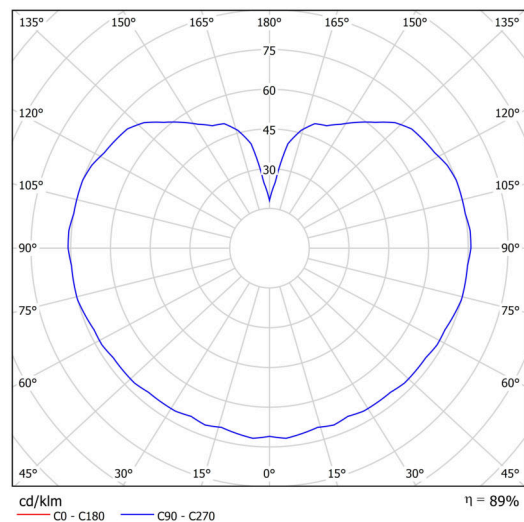

Luminous

Lum. flux of luminaire	1080 lm
Lum. flux of light source	1230 lm
Luminaire efficacy	135 lm/W
Temperature	3000 K
Rated life time LED L80/B10	100000 hours
CRI	Ra80
MacAdam	3
Blue light hazard	Risk group 0