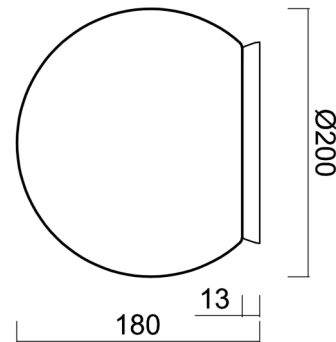

## Technical

Types of luminaires	Classic on/off
Mounting type	surface mounted
Base material	polycarbonate
Shade material	three-layer glass TRIPLEX OPAL
Base color	white Ral9003
Shade color	white
Holding the shade	bayonet
Mounting location	ceiling/wall
Width	200 mm
Length	200 mm
Height	180 mm
Diameter	ø 200 mm
mounting holes (diameter)	4xø5mm
Installation wire (diameter)	2xø16mm
Energy Class	D
Impact strength	IK01
Operating temperature	from -20°C to +30°C

Eulum data for calculation programs are available at [www.osmont.cz](http://www.osmont.cz).

Logistic

EAN	8591728136659
Weight NTTO	1.3 Kg
Weight BTTO	1.5 Kg
Number of cartons	1 pcs
Package volume	0.009 m <sup>3</sup>
Package 1 width	0.21 m
Package 1 length	0.21 m
Package 1 height	0.205 m
Warranty*	60 months

Lampshade

Product code	Name	Color	Description	Picture	Drawing
20092	192	white		