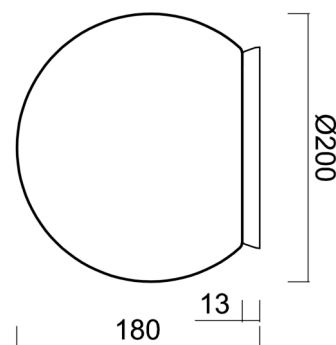

STYX 1

IN-12BD1/192 C*

WWW.OSMONT.CZ

STYX 1

Product code: STY58021

Type: IN-12BD1/192 C*

Short description of the luminaire: Black surface-mounted E27 light ON/OFF with TRIPLEX OPAL glass shade.

Technical

Types of luminaires	Classic on/off
Mounting type	surface mounted
Base material	polycarbonate
Shade material	three-layer glass TRIPLEX OPAL
Base color	black Ral9005
Shade color	white
Holding the shade	bayonet
Mounting location	ceiling/wall
Width	200 mm
Length	200 mm
Height	180 mm
Diameter	ø 200 mm
mounting holes (diameter)	4xø5mm
Installation wire (diameter)	2xø16mm
Impact strength	IK01
Operating temperature	from -20°C to +30°C

Eulum data for calculation programs are available at www.osmont.cz.

Logistic

EAN	8591728580216
Weight NTTO	1 Kg
Weight BTTO	1.2 Kg
Number of cartons	1 pcs
Package volume	0.009 m ³
Package 1 width	0.21 m
Package 1 length	0.21 m
Package 1 height	0.205 m
Warranty*	60 months

Lampshade

Product code	Name	Color	Description	Picture	Drawing
20092	192	white		