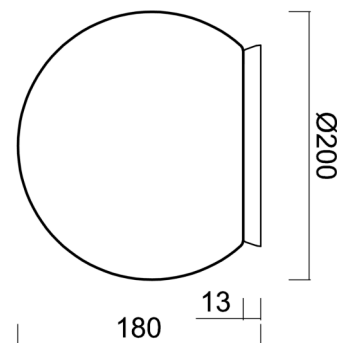

STYX 1

IN-12BD1/192 MS*

WWW.OSMONT.CZ

STYX 1

Product code: STY44982

Type: IN-12BD1/192 MS*

Short description of the luminaire: Brass surface-mounted E27 light ON/OFF with TRIPLEX OPAL glass shade.

Technical

Types of luminaires	Classic on/off
Mounting type	surface mounted
Base material	polycarbonate
Shade material	three-layer glass TRIPLEX OPAL
Base color	polished brass
Shade color	white
Holding the shade	bayonet
Mounting location	ceiling/wall
Width	200 mm
Length	200 mm
Height	180 mm
Diameter	ø 200 mm
mounting holes (diameter)	4xø5mm
Installation wire (diameter)	2xø16mm
Impact strength	IK01
Operating temperature	from -20°C to +30°C

Eulum data for calculation programs are available at www.osmont.cz.

Logistic

EAN	8591728449827
Weight NTTO	1 Kg
Weight BTTO	1.2 Kg
Number of cartons	1 pcs
Package volume	0.009 m ³
Package 1 width	0.21 m
Package 1 length	0.21 m
Package 1 height	0.205 m
Warranty*	60 months

Lampshade

Product code	Name	Color	Description	Picture	Drawing
20092	192	white		