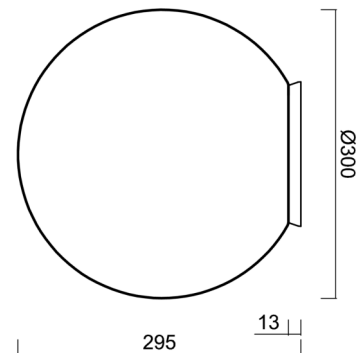

Technical

Types of luminaires	Dimmable
Mounting type	surface mounted
Base material	polycarbonate
Shade material	polyethylene
Base color	black Ral9005
Shade color	white
Holding the shade	bayonet
Mounting location	ceiling/wall
Width	300 mm
Length	300 mm
Height	300 mm
Diameter	ø 300 mm
mounting holes (diameter)	4xø5mm
Installation wire (diameter)	2xø16mm
Energy Class	D
Impact strength	IK10
Operating temperature	from -20°C to +30°C

Eulum data for calculation programs are available at www.osmont.cz.

Logistic

EAN	8591728136482
Weight NTTO	2.7 Kg
Weight BTTO	3 Kg
Number of cartons	1 pcs
Package volume	0.029 m ³
Package 1 width	0.31 m
Package 1 length	0.31 m
Package 1 height	0.305 m
Warranty*	60 months

Lampshade

Product code	Name	Color	Description	Picture	Drawing
20596	PE02	white		