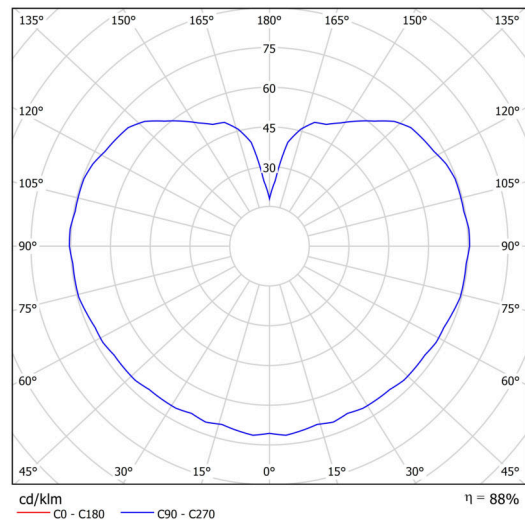

Technical

Types of luminaires	Dimmable
Mounting type	surface mounted
Base material	polycarbonate
Shade material	polyethylene
Base color	black Ral9005
Shade color	white
Holding the shade	bayonet
Mounting location	ceiling/wall
Width	300 mm
Length	300 mm
Height	300 mm
Diameter	ø 300 mm
mounting holes (diameter)	4xø5mm
Installation wire (diameter)	2xø16mm
Energy Class	D
Impact strength	IK10
Operating temperature	from -20°C to +30°C

Luminous

Lum. flux of luminaire	3090 lm
Lum. flux of light source	3510 lm
Luminaire efficacy	154 lm/W
Temperature	4000 K
Rated life time LED L80/B10	100000 hours
CRI	Ra80
MacAdam	3
Blue light hazard	Risk group 0