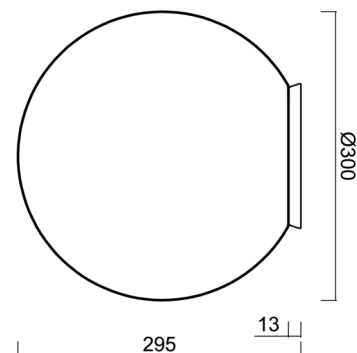

SKAT 2

LED-5L06E450BD1/PE02 B DALI 4K#

WWW.OSMONT.CZ

SKAT 2

Product code: SKA68916

Type: LED-5L06E450BD1/PE02 B DALI 4K#

Short description of the luminaire: White surface-mounted LED light DALI and polyethylene shade.

Technical

Types of luminaires	Dimmable
Mounting type	surface mounted
Base material	polycarbonate
Shade material	polyethylene
Base color	white Ral9003
Shade color	white
Holding the shade	bayonet
Mounting location	ceiling/wall
Width	300 mm
Length	300 mm
Height	300 mm
Diameter	ø 300 mm
mounting holes (diameter)	4xø5mm
Installation wire (diameter)	2xø16mm
Energy Class	D
Impact strength	IK10
Operating temperature	from -20°C to +30°C

Eulum data for calculation programs are available at www.osmont.cz.

Logistic

EAN	8591728136468
Weight NTTO	2.7 Kg
Weight BTTO	3 Kg
Number of cartons	1 pcs
Package volume	0.029 m ³
Package 1 width	0.31 m
Package 1 length	0.31 m
Package 1 height	0.305 m
Warranty*	60 months

Lampshade

Product code	Name	Color	Description	Picture	Drawing
20596	PE02	white		