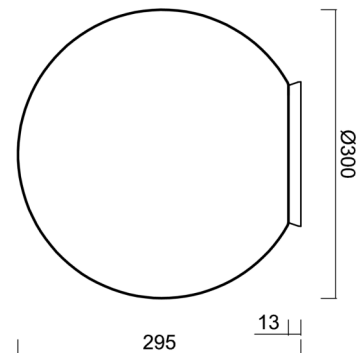

Technical

Types of luminaires	Classic on/off
Mounting type	surface mounted
Base material	polycarbonate
Shade material	polyethylene
Base color	white Ral9003
Shade color	white
Holding the shade	bayonet
Mounting location	ceiling/wall
Width	300 mm
Length	300 mm
Height	300 mm
Diameter	ø 300 mm
mounting holes (diameter)	4xø5mm
Installation wire (diameter)	2xø16mm
Energy Class	D
Impact strength	IK10
Operating temperature	from -20°C to +30°C

Eulum data for calculation programs are available at www.osmont.cz.

Logistic

EAN	8591728136451
Weight NTTO	2.7 Kg
Weight BTTO	3 Kg
Number of cartons	1 pcs
Package volume	0.029 m ³
Package 1 width	0.31 m
Package 1 length	0.31 m
Package 1 height	0.305 m
Warranty*	60 months

Lampshade

Product code	Name	Color	Description	Picture	Drawing
20596	PE02	white		