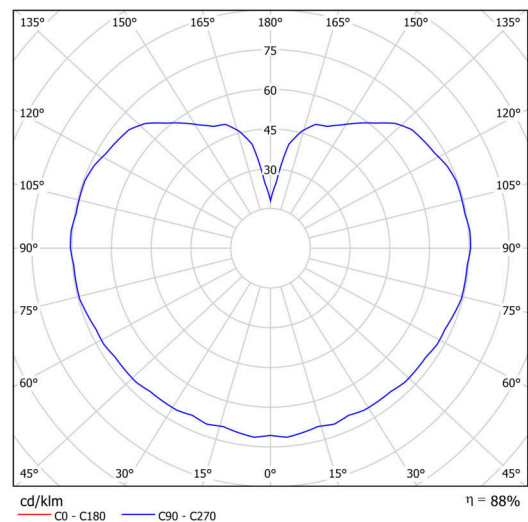

Technical

Types of luminaires	Classic on/off
Mounting type	surface mounted
Base material	polycarbonate
Shade material	polyethylene
Base color	white Ral9003
Shade color	white
Holding the shade	bayonet
Mounting location	ceiling/wall
Width	300 mm
Length	300 mm
Height	300 mm
Diameter	ø 300 mm
mounting holes (diameter)	4xø5mm
Installation wire (diameter)	2xø16mm
Energy Class	D
Impact strength	IK10
Operating temperature	from -20°C to +30°C

Luminous

Lum. flux of luminaire	3090 lm
Lum. flux of light source	3510 lm
Luminaire efficacy	154 lm/W
Temperature	4000 K
Rated life time LED L80/B10	100000 hours
CRI	Ra80
MacAdam	3
Blue light hazard	Risk group 0