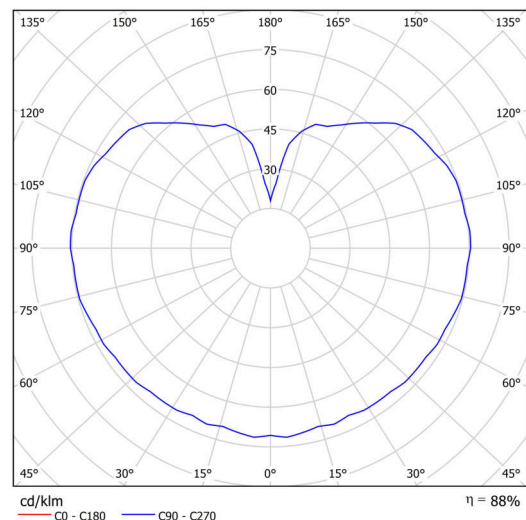

Luminous

Lum. flux of luminaire	2960 lm
Lum. flux of light source	3360 lm
Luminaire efficacy	148 lm/W
Temperature	3000 K
Rated life time LED L80/B10	100000 hours
CRI	Ra80
MacAdam	3
Blue light hazard	Risk group 0