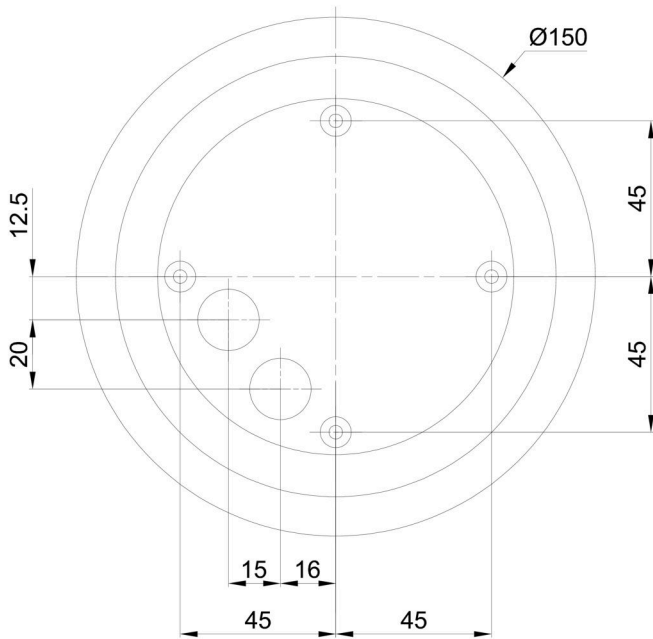

## Technical

Types of luminaires	Classic on/off
Mounting type	surface mounted
Base material	polycarbonate
Shade material	polyethylene
Base color	polished brass
Shade color	white
Holding the shade	bayonet
Mounting location	ceiling/wall
Width	300 mm
Length	300 mm
Height	300 mm
Diameter	ø 300 mm
mounting holes (diameter)	4xø5mm
Installation wire (diameter)	2xø16mm
Energy Class	D
Impact strength	IK10
Operating temperature	from -20°C to +30°C

## Luminous

Lum. flux of luminaire	2960 lm
Lum. flux of light source	3360 lm
Luminaire efficacy	148 lm/W
Temperature	3000 K
Rated life time LED L80/B10	100000 hours
CRI	Ra80
MacAdam	3
Blue light hazard	Risk group 0

Eulum data for calculation programs are available at [www.osmont.cz](http://www.osmont.cz).

Logistic

EAN	8591728136383
Weight NTTO	2.7 Kg
Weight BTTO	3 Kg
Number of cartons	1 pcs
Package volume	0.029 m <sup>3</sup>
Package 1 width	0.31 m
Package 1 length	0.31 m
Package 1 height	0.305 m
Warranty*	60 months

\*The warranty for the batteries is valid for 12 months from the date of purchase.

Installation dimensions:

Additional assortment:

Base for surface mounting

Product code	Name	Color	Description	Picture	Drawing
33521	BD1/BP 2-1	white Ral9003			