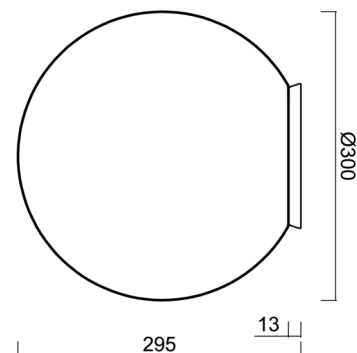

## Technical

Types of luminaires	Classic on/off
Mounting type	surface mounted
Base material	polycarbonate
Shade material	polyethylene
Base color	polished brass
Shade color	white
Holding the shade	bayonet
Mounting location	ceiling/wall
Width	300 mm
Length	300 mm
Height	300 mm
Diameter	ø 300 mm
mounting holes (diameter)	4xø5mm
Installation wire (diameter)	2xø16mm
Energy Class	D
Impact strength	IK10
Operating temperature	from -20°C to +30°C

Eulum data for calculation programs are available at [www.osmont.cz](http://www.osmont.cz).

Logistic

EAN	8591728136383
Weight NTTO	2.7 Kg
Weight BTTO	3 Kg
Number of cartons	1 pcs
Package volume	0.029 m <sup>3</sup>
Package 1 width	0.31 m
Package 1 length	0.31 m
Package 1 height	0.305 m
Warranty*	60 months