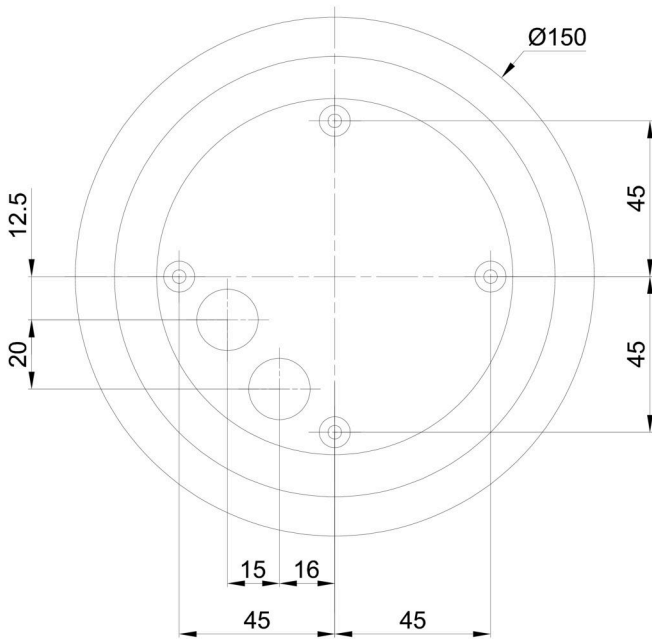

Technical

| | |
|------------------------------|---------------------|
| Types of luminaires | Dimmable |
| Mounting type | surface mounted |
| Base material | polycarbonate |
| Shade material | polyethylene |
| Base color | white Ral9003 |
| Shade color | white |
| Holding the shade | bayonet |
| Mounting location | ceiling/wall |
| Width | 300 mm |
| Length | 300 mm |
| Height | 300 mm |
| Diameter | ø 300 mm |
| mounting holes (diameter) | 4xø5mm |
| Installation wire (diameter) | 2xø16mm |
| Energy Class | D |
| Impact strength | IK10 |
| Operating temperature | from -20°C to +30°C |

Eulum data for calculation programs are available at www.osmont.cz.

Logistic

| | |
|-------------------|----------------------|
| EAN | 8591728136314 |
| Weight NTTO | 2.7 Kg |
| Weight BTTO | 3 Kg |
| Number of cartons | 1 pcs |
| Package volume | 0.029 m ³ |
| Package 1 width | 0.31 m |
| Package 1 length | 0.31 m |
| Package 1 height | 0.305 m |
| Warranty* | 60 months |

*The warranty for the batteries is valid for 12 months from the date of purchase.

Installation dimensions:

Additional assortment:

Base for surface mounting

| Product code | Name | Color | Description | Picture | Drawing |
|--------------|------------|------------------|-------------|------------------------------------------------------------------------------------|-------------------------------------------------------------------------------------|
| 33521 | BD1/BP 2-1 | white Ral9003 | |  |  |