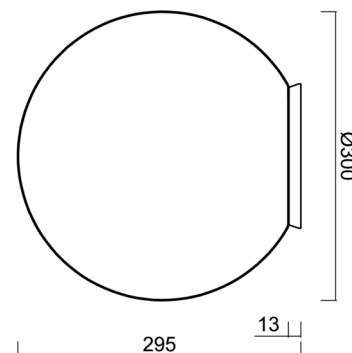

SKAT 2

LED-5L06E450BD1/PE02 B DALI 3K#

WWW.OSMONT.CZ

SKAT 2

Product code: SKA68416

Type: LED-5L06E450BD1/PE02 B DALI 3K#

Short description of the luminaire: White surface-mounted LED light DALI and polyethylene shade.

Technical

| | |
|------------------------------|---------------------|
| Types of luminaires | Dimmable |
| Mounting type | surface mounted |
| Base material | polycarbonate |
| Shade material | polyethylene |
| Base color | white Ral9003 |
| Shade color | white |
| Holding the shade | bayonet |
| Mounting location | ceiling/wall |
| Width | 300 mm |
| Length | 300 mm |
| Height | 300 mm |
| Diameter | ø 300 mm |
| mounting holes (diameter) | 4xø5mm |
| Installation wire (diameter) | 2xø16mm |
| Energy Class | D |
| Impact strength | IK10 |
| Operating temperature | from -20°C to +30°C |

Eulum data for calculation programs are available at www.osmont.cz.

Logistic

| | |
|-------------------|----------------------|
| EAN | 8591728136314 |
| Weight NTTO | 2.7 Kg |
| Weight BTTO | 3 Kg |
| Number of cartons | 1 pcs |
| Package volume | 0.029 m ³ |
| Package 1 width | 0.31 m |
| Package 1 length | 0.31 m |
| Package 1 height | 0.305 m |
| Warranty* | 60 months |

Lampshade

| Product code | Name | Color | Description | Picture | Drawing |
|--------------|------|-------|-------------|------------------------------------------------------------------------------------|---------|
| 20596 | PE02 | white | |  | |