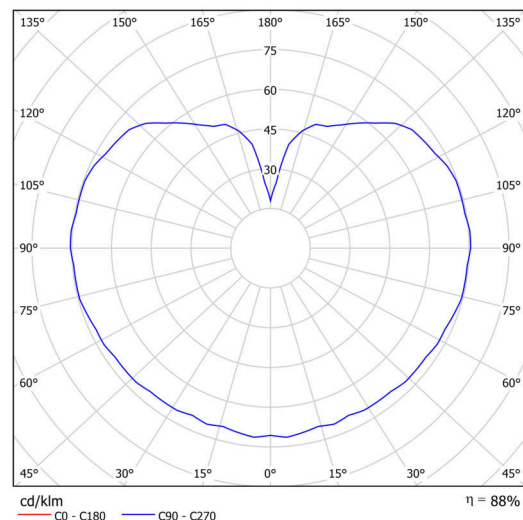

Luminous

Lum. flux of luminaire	2960 lm
Lum. flux of light source	3360 lm
Luminaire efficacy	148 lm/W
Temperature	3000 K
Rated life time LED L80/B10	100000 hours
CRI	Ra80
MacAdam	3
Blue light hazard	Risk group 0

Eulum data for calculation programs are available at www.osmont.cz.