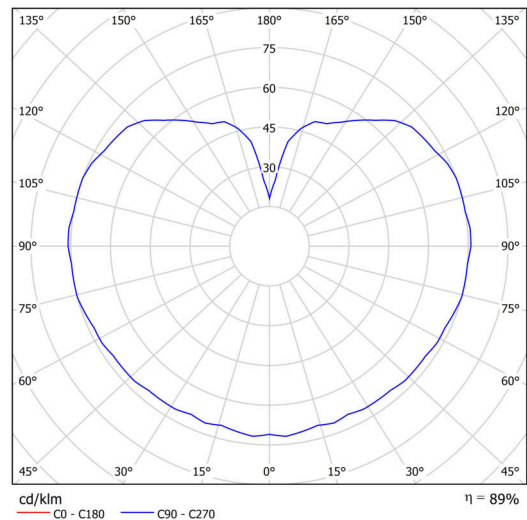

Luminous

Blue light hazard	Risk group 0

Eulum data for calculation programs are available at www.osmont.cz.