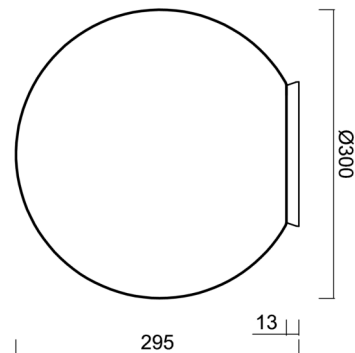

SKAT 2

IN-12BD1/PE02 S HF*

WWW.OSMONT.CZ

SKAT 2

Product code: SKA40142

Type: IN-12BD1/PE02 S HF*

Short description of the luminaire: Silver color | surface-mounted E27 light | microwave HF sensor | polyethylene shade

Technical

Types of luminaires	Sensor
Mounting type	surface mounted
Base material	polycarbonate
Shade material	polyethylene
Base color	silver Ral9006
Shade color	white
Holding the shade	bayonet
Mounting location	ceiling/wall
Width	300 mm
Length	300 mm
Height	300 mm
Diameter	ø 300 mm
mounting holes (diameter)	4xø5mm
Installation wire (diameter)	2xø16mm
Impact strength	IK10
Operating temperature	from -20°C to +30°C

Logistic

EAN	8591728089498
Weight NTTO	1.7 Kg
Weight BTTO	2 Kg
Number of cartons	1 pcs
Package volume	0.03 m ³
Package 1 width	0.31 m
Package 1 length	0.31 m
Package 1 height	0.31 m
Warranty*	60 months

Lampshade

Product code	Name	Color	Description	Picture	Drawing
20596	PE02	white		