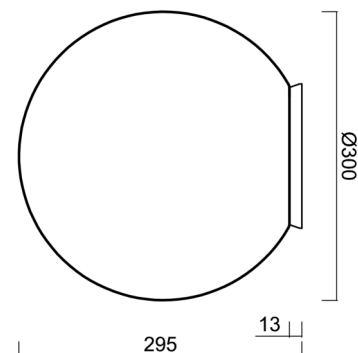

# SKAT 2

Product code: SKA40138

Type: IN-12BD1/PE02 CR\*

Short description of the luminaire: Chrome surface-mounted E27 light ON/OFF and polyethylene shade.

## Technical

Types of luminaires	Classic on/off
Mounting type	surface mounted
Base material	polycarbonate
Shade material	polyethylene
Base color	chrome
Shade color	white
Holding the shade	bayonet
Mounting location	ceiling/wall
Width	300 mm
Length	300 mm
Height	300 mm
Diameter	ø 300 mm
mounting holes (diameter)	4xø5mm
Installation wire (diameter)	2xø16mm
Impact strength	IK10
Operating temperature	from -20°C to +30°C

## Luminous

Blue light hazard	Risk group 0
-------------------	--------------

Eulum data for calculation programs are available at [www.osmont.cz](http://www.osmont.cz).

Logistic

EAN	8591728401382
Weight NTTO	1.7 Kg
Weight BTTO	2 Kg
Number of cartons	1 pcs
Package volume	0.03 m <sup>3</sup>
Package 1 width	0.31 m
Package 1 length	0.31 m
Package 1 height	0.31 m
Warranty*	60 months