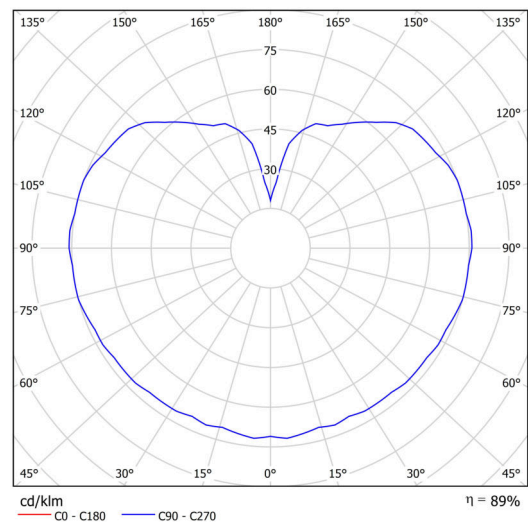

Luminous

Blue light hazard	Risk group 0

Eulum data for calculation programs are available at www.osmont.cz.