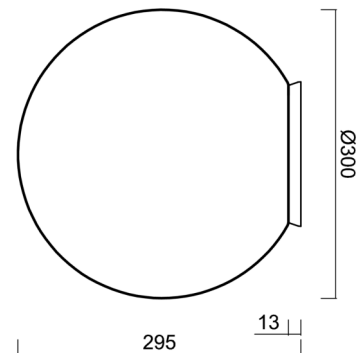

SKAT 2

IN-12BD1/PE02 S*

WWW.OSMONT.CZ

SKAT 2

Product code: SKA40137

Type: IN-12BD1/PE02 S*

Short description of the luminaire: Silver surface-mounted E27 light ON/OFF and polyethylene shade.

Technical

Types of luminaires	Classic on/off
Mounting type	surface mounted
Base material	polycarbonate
Shade material	polyethylene
Base color	silver Ral9006
Shade color	white
Holding the shade	bayonet
Mounting location	ceiling/wall
Width	300 mm
Length	300 mm
Height	300 mm
Diameter	ø 300 mm
mounting holes (diameter)	4xø5mm
Installation wire (diameter)	2xø16mm
Impact strength	IK10
Operating temperature	from -20°C to +30°C

Eulum data for calculation programs are available at www.osmont.cz.

Logistic

EAN	8591728401375
Weight NTTO	1.7 Kg
Weight BTTO	2 Kg
Number of cartons	1 pcs
Package volume	0.03 m ³
Package 1 width	0.31 m
Package 1 length	0.31 m
Package 1 height	0.31 m
Warranty*	60 months

Lampshade

Product code	Name	Color	Description	Picture	Drawing
20596	PE02	white		