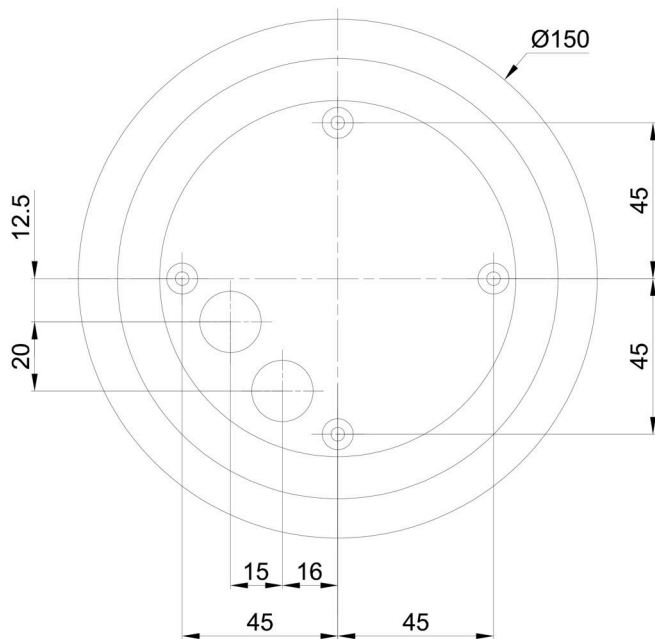

Types of luminaires	Classic on/off
Mounting type	surface mounted
Base material	polycarbonate
Shade material	polyethylene
Base color	black Ral9005
Shade color	white
Holding the shade	bayonet
Mounting location	ceiling/wall
Width	300 mm
Length	300 mm
Height	300 mm
Diameter	ø 300 mm
mounting holes (diameter)	4xø5mm
Installation wire (diameter)	2xø16mm
Impact strength	IK10
Operating temperature	from -20°C to +30°C

Eulum data for calculation programs are available at www.osmont.cz.

Logistic

EAN	8591728401368
Weight NTTO	1.7 Kg
Weight BTTO	2 Kg
Number of cartons	1 pcs
Package volume	0.03 m ³
Package 1 width	0.31 m
Package 1 length	0.31 m
Package 1 height	0.31 m
Warranty*	60 months

*The warranty for the batteries is valid for 12 months from the date of purchase.

Installation dimensions:

Additional assortment:

Base for surface mounting

Product code	Name	Color	Description	Picture	Drawing
33521	BD1/BP 2-1	white Ral9003			