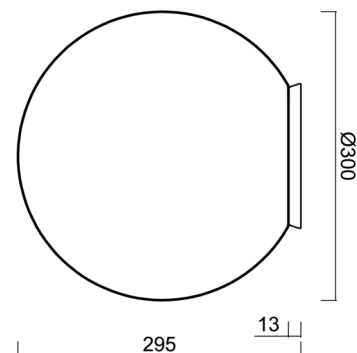

SKAT 2

IN-12BD1/PE02 C*

WWW.OSMONT.CZ

SKAT 2

Product code: SKA40136

Type: IN-12BD1/PE02 C*

Short description of the luminaire: Black surface-mounted E27 light ON/OFF and polyethylene shade.

Technical

Types of luminaires	Classic on/off
Mounting type	surface mounted
Base material	polycarbonate
Shade material	polyethylene
Base color	black Ral9005
Shade color	white
Holding the shade	bayonet
Mounting location	ceiling/wall
Width	300 mm
Length	300 mm
Height	300 mm
Diameter	ø 300 mm
mounting holes (diameter)	4xø5mm
Installation wire (diameter)	2xø16mm
Impact strength	IK10
Operating temperature	from -20°C to +30°C

Eulum data for calculation programs are available at www.osmont.cz.

Logistic

EAN	8591728401368
Weight NTTO	1.7 Kg
Weight BTTO	2 Kg
Number of cartons	1 pcs
Package volume	0.03 m ³
Package 1 width	0.31 m
Package 1 length	0.31 m
Package 1 height	0.31 m
Warranty*	60 months

Lampshade

Product code	Name	Color	Description	Picture	Drawing
20596	PE02	white		