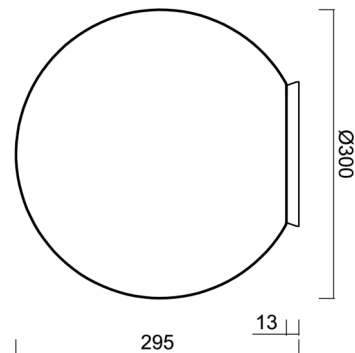

SKAT 2

IN-12BD1/PE02 B*

WWW.OSMONT.CZ

SKAT 2

Product code: SKA40135

Type: IN-12BD1/PE02 B*

Short description of the luminaire: White surface-mounted E27 light ON/OFF and polyethylene shade.

Technical

Types of luminaires	Classic on/off
Mounting type	surface mounted
Base material	polycarbonate
Shade material	polyethylene
Base color	white Ral9003
Shade color	white
Holding the shade	bayonet
Mounting location	ceiling/wall
Width	300 mm
Length	300 mm
Height	300 mm
Diameter	ø 300 mm
mounting holes (diameter)	4xø5mm
Installation wire (diameter)	2xø16mm
Impact strength	IK10
Operating temperature	from -20°C to +30°C

Eulum data for calculation programs are available at www.osmont.cz.

Logistic

EAN	8591728401351
Weight NTTO	1.7 Kg
Weight BTTO	2 Kg
Number of cartons	1 pcs
Package volume	0.03 m ³
Package 1 width	0.31 m
Package 1 length	0.31 m
Package 1 height	0.31 m
Warranty*	60 months

Lampshade

Product code	Name	Color	Description	Picture	Drawing
20596	PE02	white		