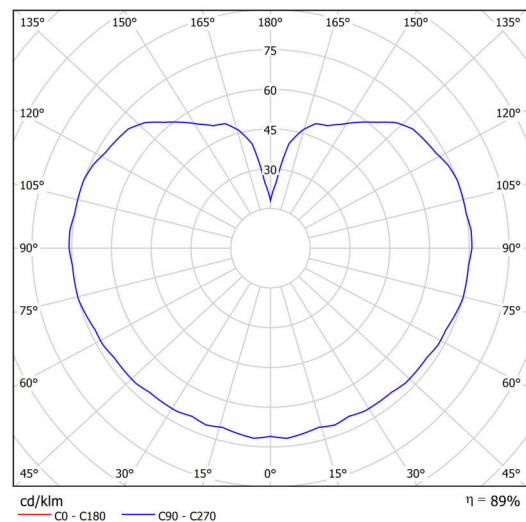

Luminous

Lum. flux of luminaire	1130 lm
Lum. flux of light source	1280 lm
Luminaire efficacy	141 lm/W
Temperature	4000 K
Rated life time LED L80/B10	100000 hours
CRI	Ra80
MacAdam	3
Blue light hazard	Risk group 0

Eulum data for calculation programs are available at www.osmont.cz.