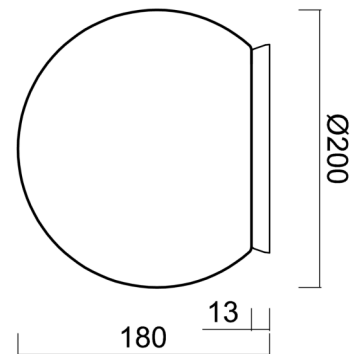

SKAT 1

LED-5L05E500BD1/PE01 CR DALI 4K#

WWW.OSMONT.CZ

SKAT 1

Product code: SKA71528

Type: LED-5L05E500BD1/PE01 CR DALI 4K#

Short description of the luminaire: Chrome surface-mounted LED light ON/OFF with TRIPLEX OPAL glass shade.

Technical

Types of luminaires	Dimmable
Mounting type	surface mounted
Base material	polycarbonate
Shade material	polyethylene
Base color	chrome
Shade color	white
Holding the shade	bayonet
Mounting location	ceiling/wall
Width	200 mm
Length	200 mm
Height	200 mm
Diameter	ø 200 mm
mounting holes (diameter)	4xø5mm
Installation wire (diameter)	2xø16mm
Energy Class	D
Impact strength	IK10
Operating temperature	from -20°C to +30°C

Eulum data for calculation programs are available at www.osmont.cz.

Logistic

EAN	8591728136635
Weight NTTO	1.3 Kg
Weight BTTO	1.5 Kg
Number of cartons	1 pcs
Package volume	0.009 m ³
Package 1 width	0.21 m
Package 1 length	0.21 m
Package 1 height	0.205 m
Warranty*	60 months

Lampshade

Product code	Name	Color	Description	Picture	Drawing
20595	PE01	white		