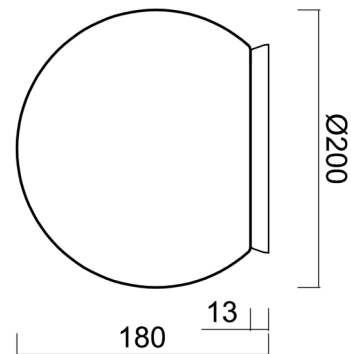

SKAT 1

LED-5L05E500BD1/PE01 C DALI 4K#

WWW.OSMONT.CZ

SKAT 1

Product code: SKA71526

Type: LED-5L05E500BD1/PE01 C DALI 4K#

Short description of the luminaire: Black surface-mounted LED light ON/OFF with TRIPLEX OPAL glass shade.

Technical

Types of luminaires	Dimmable
Mounting type	surface mounted
Base material	polycarbonate
Shade material	polyethylene
Base color	black Ral9005
Shade color	white
Holding the shade	bayonet
Mounting location	ceiling/wall
Width	200 mm
Length	200 mm
Height	200 mm
Diameter	ø 200 mm
mounting holes (diameter)	4xø5mm
Installation wire (diameter)	2xø16mm
Energy Class	D
Impact strength	IK10
Operating temperature	from -20°C to +30°C

Eulum data for calculation programs are available at www.osmont.cz.

Logistic

EAN	8591728136611
Weight NTTO	1.3 Kg
Weight BTTO	1.5 Kg
Number of cartons	1 pcs
Package volume	0.009 m ³
Package 1 width	0.21 m
Package 1 length	0.21 m
Package 1 height	0.205 m
Warranty*	60 months

Lampshade

Product code	Name	Color	Description	Picture	Drawing
20595	PE01	white		