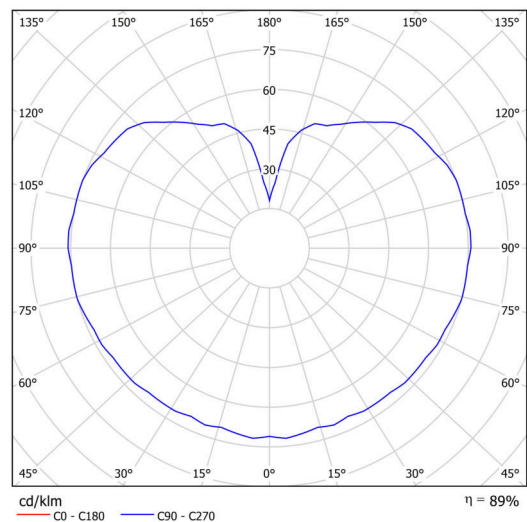

Luminous

Lum. flux of luminaire	1130 lm
Lum. flux of light source	1280 lm
Luminaire efficacy	141 lm/W
Temperature	4000 K
Rated life time LED L80/B10	100000 hours
CRI	Ra80
MacAdam	3
Blue light hazard	Risk group 0

Eulum data for calculation programs are available at www.osmont.cz.