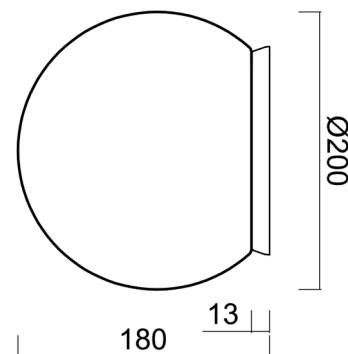

SKAT 1

LED-5L05E500BD1/PE01 S DALI 3K#

WWW.OSMONT.CZ

SKAT 1

Product code: SKA71027

Type: LED-5L05E500BD1/PE01 S DALI 3K#

Short description of the luminaire: Silver surface-mounted LED light ON/OFF with TRIPLEX OPAL glass shade.

Technical

Types of luminaires	Dimmable
Mounting type	surface mounted
Base material	polycarbonate
Shade material	polyethylene
Base color	silver Ral9006
Shade color	white
Holding the shade	bayonet
Mounting location	ceiling/wall
Width	200 mm
Length	200 mm
Height	200 mm
Diameter	ø 200 mm
mounting holes (diameter)	4xø5mm
Installation wire (diameter)	2xø16mm
Energy Class	D
Impact strength	IK10
Operating temperature	from -20°C to +30°C

Eulum data for calculation programs are available at www.osmont.cz.

Logistic

EAN	8591728136574
Weight NTTO	1.3 Kg
Weight BTTO	1.5 Kg
Number of cartons	1 pcs
Package volume	0.009 m ³
Package 1 width	0.21 m
Package 1 length	0.21 m
Package 1 height	0.205 m
Warranty*	60 months

Lampshade

Product code	Name	Color	Description	Picture	Drawing
20595	PE01	white		