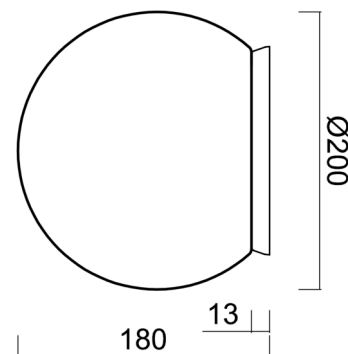

# SKAT 1

Product code: SKA71025

Type: LED-5L05E500BD1/PE01 B DALI 3K#

Short description of the luminaire: White surface-mounted LED light ON/OFF with TRIPLEX OPAL glass shade.

## Technical

Types of luminaires	Dimmable
Mounting type	surface mounted
Base material	polycarbonate
Shade material	polyethylene
Base color	white Ra9003
Shade color	white
Holding the shade	bayonet
Mounting location	ceiling/wall
Width	200 mm
Length	200 mm
Height	200 mm
Diameter	ø 200 mm
mounting holes (diameter)	4xø5mm
Installation wire (diameter)	2xø16mm
Energy Class	D
Impact strength	IK10
Operating temperature	from -20°C to +30°C

Eulum data for calculation programs are available at [www.osmont.cz](http://www.osmont.cz).

Logistic

EAN	8591728136550
Weight NTTO	1.3 Kg
Weight BTTO	1.5 Kg
Number of cartons	1 pcs
Package volume	0.009 m <sup>3</sup>
Package 1 width	0.21 m
Package 1 length	0.21 m
Package 1 height	0.205 m
Warranty*	60 months