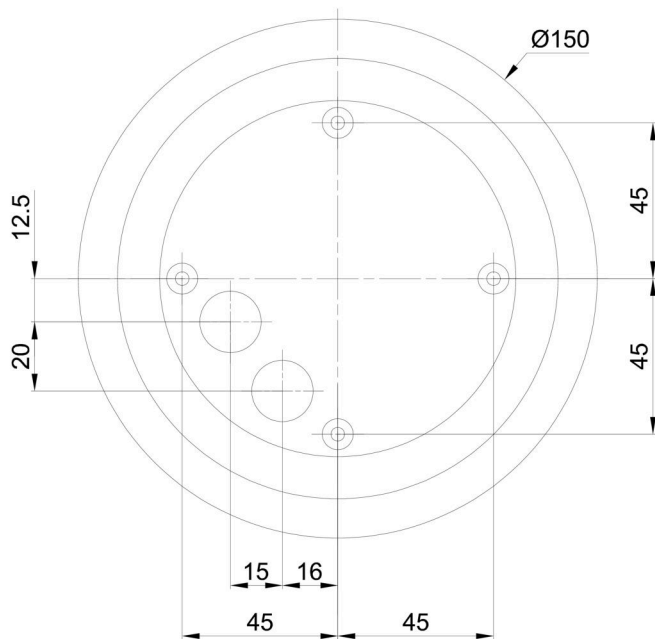

## Technical

Types of luminaires	Dimmable
Mounting type	surface mounted
Base material	polycarbonate
Shade material	polyethylene
Base color	white Ra9003
Shade color	white
Holding the shade	bayonet
Mounting location	ceiling/wall
Width	200 mm
Length	200 mm
Height	200 mm
Diameter	ø 200 mm
mounting holes (diameter)	4xø5mm
Installation wire (diameter)	2xø16mm
Energy Class	D
Impact strength	IK10
Operating temperature	from -20°C to +30°C

Eulum data for calculation programs are available at [www.osmont.cz](http://www.osmont.cz).

Logistic

EAN	8591728136550
Weight NTTO	1.3 Kg
Weight BTTO	1.5 Kg
Number of cartons	1 pcs
Package volume	0.009 m <sup>3</sup>
Package 1 width	0.21 m
Package 1 length	0.21 m
Package 1 height	0.205 m
Warranty*	60 months

\*The warranty for the batteries is valid for 12 months from the date of purchase.

Installation dimensions:

Additional assortment:

Base for surface mounting

Product code	Name	Color	Description	Picture	Drawing
33521	BD1/BP 2-1	white Ral9003			