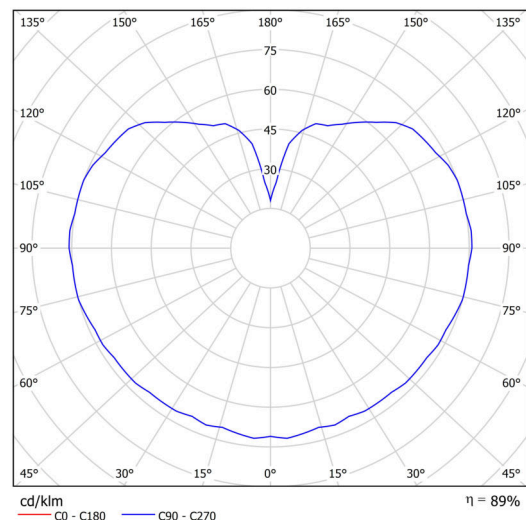

Luminous

Lum. flux of luminaire	1080 lm
Lum. flux of light source	1230 lm
Luminaire efficacy	135 lm/W
Temperature	3000 K
Rated life time LED L80/B10	100000 hours
CRI	Ra80
MacAdam	3
Blue light hazard	Risk group 0

Eulum data for calculation programs are available at www.osmont.cz.