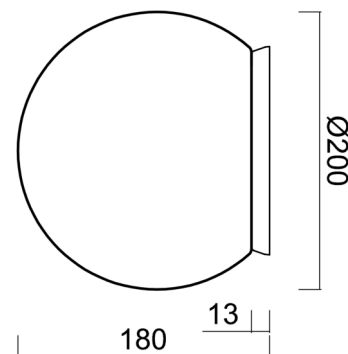

SKAT 1

LED-5L05E500BD1/PE01 B 4K#

WWW.OSMONT.CZ

SKAT 1

Product code: SKA68910

Type: LED-5L05E500BD1/PE01 B 4K#

Short description of the luminaire: White surface-mounted LED light ON/OFF and polyethylene shade.

Technical

Types of luminaires	Classic on/off
Mounting type	surface mounted
Base material	polycarbonate
Shade material	polyethylene
Base color	white Ra9003
Shade color	white
Holding the shade	bayonet
Mounting location	ceiling/wall
Width	200 mm
Length	200 mm
Height	200 mm
Diameter	ø 200 mm
mounting holes (diameter)	4xø5mm
Installation wire (diameter)	2xø16mm
Energy Class	D
Impact strength	IK10
Operating temperature	from -20°C to +30°C

Eulum data for calculation programs are available at www.osmont.cz.

Logistic

EAN	8591728136406
Weight NTTO	1.3 Kg
Weight BTTO	1.5 Kg
Number of cartons	1 pcs
Package volume	0.009 m ³
Package 1 width	0.21 m
Package 1 length	0.21 m
Package 1 height	0.205 m
Warranty*	60 months

Lampshade

Product code	Name	Color	Description	Picture	Drawing
20595	PE01	white		