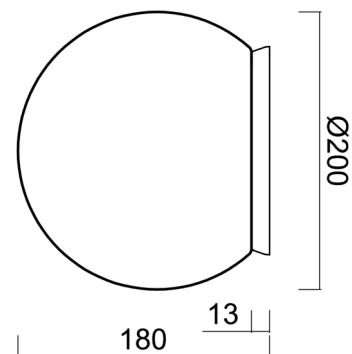

Technical

Types of luminaires	Classic on/off
Mounting type	surface mounted
Base material	polycarbonate
Shade material	polyethylene
Base color	polished brass
Shade color	white
Holding the shade	bayonet
Mounting location	ceiling/wall
Width	200 mm
Length	200 mm
Height	200 mm
Diameter	ø 200 mm
mounting holes (diameter)	4xø5mm
Installation wire (diameter)	2xø16mm
Energy Class	D
Impact strength	IK10
Operating temperature	from -20°C to +30°C

Eulum data for calculation programs are available at www.osmont.cz.

Logistic

EAN	8591728136291
Weight NTTO	1.3 Kg
Weight BTTO	1.5 Kg
Number of cartons	1 pcs
Package volume	0.009 m ³
Package 1 width	0.21 m
Package 1 length	0.21 m
Package 1 height	0.205 m
Warranty*	60 months

Lampshade

Product code	Name	Color	Description	Picture	Drawing
20595	PE01	white		