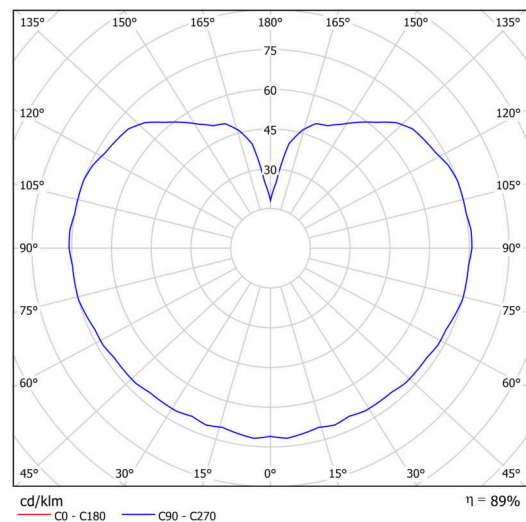

## Technical

|                              |                     |
|------------------------------|---------------------|
| Types of luminaires          | Classic on/off      |
| Mounting type                | surface mounted     |
| Base material                | polycarbonate       |
| Shade material               | polyethylene        |
| Base color                   | silver Ral9006      |
| Shade color                  | white               |
| Holding the shade            | bayonet             |
| Mounting location            | ceiling/wall        |
| Width                        | 200 mm              |
| Length                       | 200 mm              |
| Height                       | 200 mm              |
| Diameter                     | ø 200 mm            |
| mounting holes (diameter)    | 4xø5mm              |
| Installation wire (diameter) | 2xø16mm             |
| Energy Class                 | D                   |
| Impact strength              | IK10                |
| Operating temperature        | from -20°C to +30°C |

## Luminous

|                             |              |
|-----------------------------|--------------|
| Lum. flux of luminaire      | 1080 lm      |
| Lum. flux of light source   | 1230 lm      |
| Luminaire efficacy          | 135 lm/W     |
| Temperature                 | 3000 K       |
| Rated life time LED L80/B10 | 100000 hours |
| CRI                         | Ra80         |
| MacAdam                     | 3            |
| Blue light hazard           | Risk group 0 |