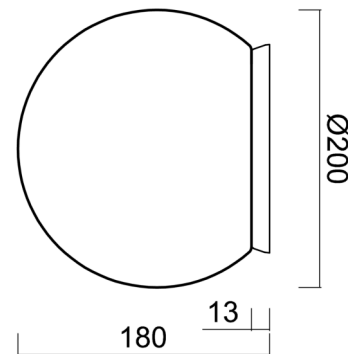

# SKAT 1

Product code: SKA68412

Type: LED-5L05E500BD1/PE01 S 3K#

Short description of the luminaire: Silver surface-mounted LED light ON/OFF and polyethylene shade.

## Technical

|                              |                     |
|------------------------------|---------------------|
| Types of luminaires          | Classic on/off      |
| Mounting type                | surface mounted     |
| Base material                | polycarbonate       |
| Shade material               | polyethylene        |
| Base color                   | silver Ral9006      |
| Shade color                  | white               |
| Holding the shade            | bayonet             |
| Mounting location            | ceiling/wall        |
| Width                        | 200 mm              |
| Length                       | 200 mm              |
| Height                       | 200 mm              |
| Diameter                     | ø 200 mm            |
| mounting holes (diameter)    | 4xø5mm              |
| Installation wire (diameter) | 2xø16mm             |
| Energy Class                 | D                   |
| Impact strength              | IK10                |
| Operating temperature        | from -20°C to +30°C |

Eulum data for calculation programs are available at [www.osmont.cz](http://www.osmont.cz).

Logistic

|                   |                      |
|-------------------|----------------------|
| EAN               | 8591728136277        |
| Weight NTTO       | 1.3 Kg               |
| Weight BTTO       | 1.5 Kg               |
| Number of cartons | 1 pcs                |
| Package volume    | 0.009 m <sup>3</sup> |
| Package 1 width   | 0.21 m               |
| Package 1 length  | 0.21 m               |
| Package 1 height  | 0.205 m              |
| Warranty*         | 60 months            |