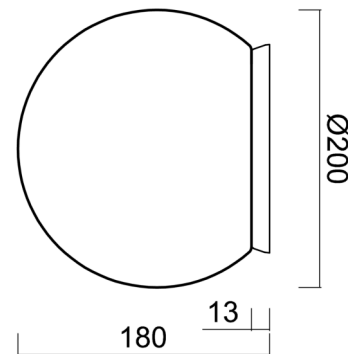

Technical

Types of luminaires	Classic on/off
Mounting type	surface mounted
Base material	polycarbonate
Shade material	polyethylene
Base color	black Ral9005
Shade color	white
Holding the shade	bayonet
Mounting location	ceiling/wall
Width	200 mm
Length	200 mm
Height	200 mm
Diameter	ø 200 mm
mounting holes (diameter)	4xø5mm
Installation wire (diameter)	2xø16mm
Energy Class	D
Impact strength	IK10

Eulum data for calculation programs are available at www.osmont.cz.

Logistic

EAN	8591728136260
Weight NTTO	1.3 Kg
Weight BTTO	1.5 Kg
Number of cartons	1 pcs
Package volume	0.009 m ³
Package 1 width	0.21 m
Package 1 length	0.21 m
Package 1 height	0.205 m
Warranty*	60 months

Lampshade

Product code	Name	Color	Description	Picture	Drawing
20595	PE01	white		