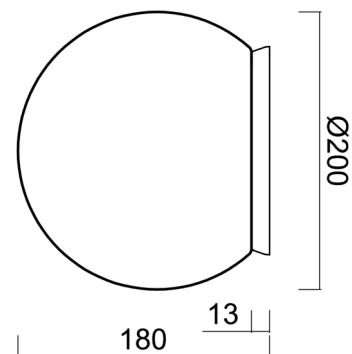

# SKAT 1

Product code: SKA68410

Type: LED-5L05E500BD1/PE01 B 3K#

Short description of the luminaire: White surface-mounted LED light ON/OFF and polyethylene shade.

## Technical

Types of luminaires	Classic on/off
Mounting type	surface mounted
Base material	polycarbonate
Shade material	polyethylene
Base color	white Ra9003
Shade color	white
Holding the shade	bayonet
Mounting location	ceiling/wall
Width	200 mm
Length	200 mm
Height	200 mm
Diameter	ø 200 mm
mounting holes (diameter)	4xø5mm
Installation wire (diameter)	2xø16mm
Energy Class	D
Impact strength	IK10
Operating temperature	from -20°C to +30°C

Eulum data for calculation programs are available at [www.osmont.cz](http://www.osmont.cz).

Logistic

EAN	8591728136253
Weight NTTO	1.3 Kg
Weight BTTO	1.5 Kg
Number of cartons	1 pcs
Package volume	0.009 m <sup>3</sup>
Package 1 width	0.21 m
Package 1 length	0.21 m
Package 1 height	0.205 m
Warranty*	60 months