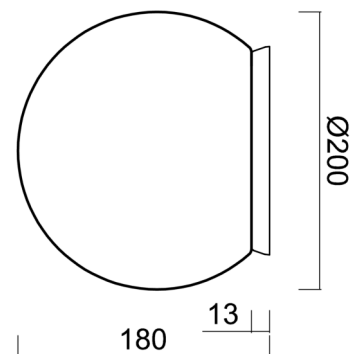

SKAT 1

IN-12BD1/PE01 S*

WWW.OSMONT.CZ

SKAT 1

Product code: SKA40132

Type: IN-12BD1/PE01 S*

Short description of the luminaire: Silver surface-mounted E27 light ON/OFF and polyethylene shade.

Technical

Types of luminaires	Classic on/off
Mounting type	surface mounted
Base material	polycarbonate
Shade material	polyethylene
Base color	silver Ral9006
Shade color	white
Holding the shade	bayonet
Mounting location	ceiling/wall
Width	200 mm
Length	200 mm
Height	200 mm
Diameter	ø 200 mm
mounting holes (diameter)	4xø5mm
Installation wire (diameter)	2xø16mm
Impact strength	IK10
Operating temperature	from -20°C to +30°C

Eulum data for calculation programs are available at www.osmont.cz.

Logistic

EAN	8591728401320
Weight NTTO	1.5 Kg
Weight BTTO	1.7 Kg
Number of cartons	1 pcs
Package volume	0.009 m ³
Package 1 width	0.21 m
Package 1 length	0.21 m
Package 1 height	0.205 m
Warranty*	60 months

Lampshade

Product code	Name	Color	Description	Picture	Drawing
20595	PE01	white		