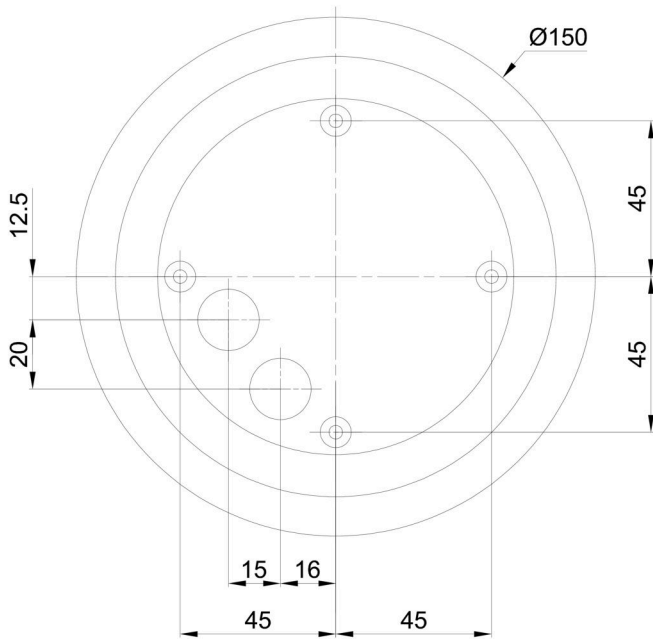

Types of luminaires	Classic on/off
Mounting type	surface mounted
Base material	polycarbonate
Shade material	polyethylene
Base color	silver Ral9006
Shade color	white
Holding the shade	bayonet
Mounting location	ceiling/wall
Width	200 mm
Length	200 mm
Height	200 mm
Diameter	ø 200 mm
mounting holes (diameter)	4xø5mm
Installation wire (diameter)	2xø16mm
Impact strength	IK10
Operating temperature	from -20°C to +30°C

Eulum data for calculation programs are available at www.osmont.cz.

Logistic

EAN	8591728401320
Weight NTTO	1.5 Kg
Weight BTTO	1.7 Kg
Number of cartons	1 pcs
Package volume	0.009 m ³
Package 1 width	0.21 m
Package 1 length	0.21 m
Package 1 height	0.205 m
Warranty*	60 months

*The warranty for the batteries is valid for 12 months from the date of purchase.

Installation dimensions:

Additional assortment:

Base for surface mounting

Product code	Name	Color	Description	Picture	Drawing
33521	BD1/BP 2-1	white Ral9003			