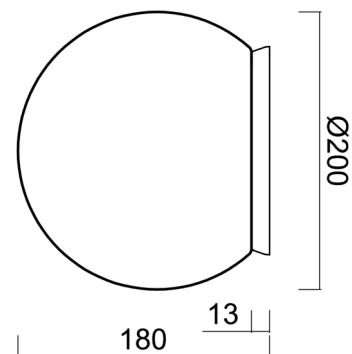

SKAT 1

IN-12BD1/PE01 B*

WWW.OSMONT.CZ

SKAT 1

Product code: SKA40130

Type: IN-12BD1/PE01 B*

Short description of the luminaire: White surface-mounted E27 light ON/OFF and polyethylene shade.

Technical

Types of luminaires	Classic on/off
Mounting type	surface mounted
Base material	polycarbonate
Shade material	polyethylene
Base color	white Ral9003
Shade color	white
Holding the shade	bayonet
Mounting location	ceiling/wall
Width	200 mm
Length	200 mm
Height	200 mm
Diameter	ø 200 mm
mounting holes (diameter)	4xø5mm
Installation wire (diameter)	2xø16mm
Impact strength	IK10
Operating temperature	from -20°C to +30°C

Eulum data for calculation programs are available at www.osmont.cz.

Logistic

EAN	8591728401306
Weight NTTO	1.5 Kg
Weight BTTO	1.7 Kg
Number of cartons	1 pcs
Package volume	0.009 m ³
Package 1 width	0.21 m
Package 1 length	0.21 m
Package 1 height	0.205 m
Warranty*	60 months

Lampshade

Product code	Name	Color	Description	Picture	Drawing
20595	PE01	white		