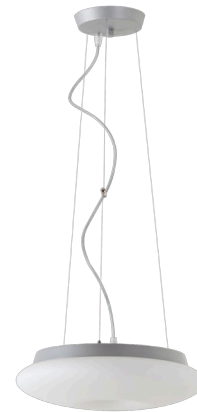

## SATURN L1

---

LED-1L61E350ZLX64/462/L100 S 3K#

[WWW.OSMONT.CZ](http://WWW.OSMONT.CZ)

# SATURN L1

Product code: SAT60450

Type: LED-1L61E350ZLX64/462/L100 S 3K#

Short description of the luminaire: Silver pendant LED light ON/OFF with TRIPLEX OPAL glass shade.

## Technical

Types of luminaires	Classic on/off
Mounting type	Suspended - wire
Base material	steel
Shade material	three-layer glass TRIPLEX OPAL
Base color	silver Ral9006
Shade color	white
Holding the shade	folding system
Mounting location	ceiling
Width	350 mm
Length	350 mm
Height	105 mm
Diameter	ø 350 mm
Hinge length	1000 mm
mounting holes (diameter)	2xø5mm
Installation wire (diameter)	2xø16mm
Energy Class	D
Impact strength	IK01
Operating temperature	from -20°C to +30°C

## Lampshade

Product code	Name	Color	Description	Picture	Drawing
20051	462	white		 A photograph of a white, shallow, oval-shaped lampshade. The shade has a smooth, slightly curved surface and a subtle shadow underneath, suggesting it is resting on a flat surface. The background is plain white.	