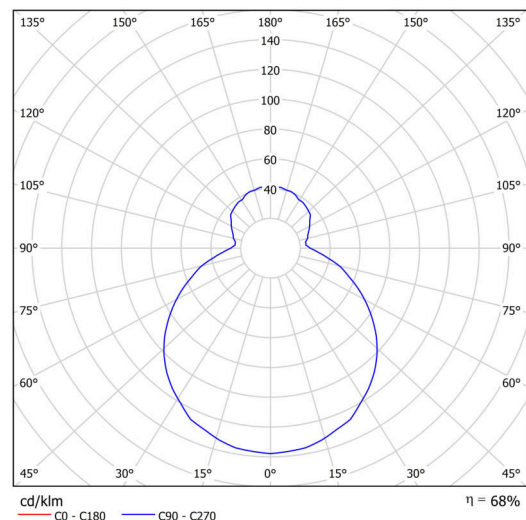

Luminous

Lum. flux of luminaire	1750 lm
Lum. flux of light source	2570 lm
Luminaire efficacy	109 lm/W
Temperature	3000 K
Rated life time LED L80/B10	100000 hours
CRI	Ra80
MacAdam	3
Blue light hazard	Risk group 0