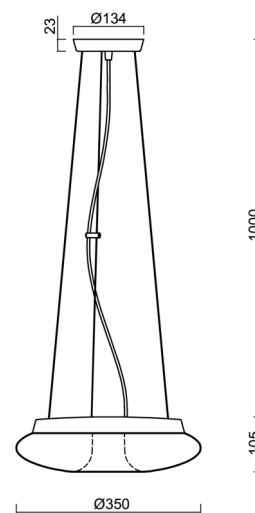

## Technical

Types of luminaires	Classic on/off
Mounting type	Suspended - wire
Base material	steel
Shade material	three-layer glass TRIPLEX OPAL
Base color	silver Ral9006
Shade color	white
Holding the shade	folding system
Mounting location	ceiling
Width	350 mm
Length	350 mm
Height	105 mm
Diameter	ø 350 mm
Hinge length	1000 mm
mounting holes (diameter)	2xø5mm
Installation wire (diameter)	2xø16mm
Energy Class	D
Impact strength	IK01
Operating temperature	from -20°C to +30°C

## Lampshade

Product code	Name	Color	Description	Picture	Drawing
20051	462	white		 A photograph of a white, shallow, oval-shaped lampshade. The shade has a smooth, slightly curved surface and a subtle shadow underneath, suggesting it is resting on a flat surface. The background is plain white.	