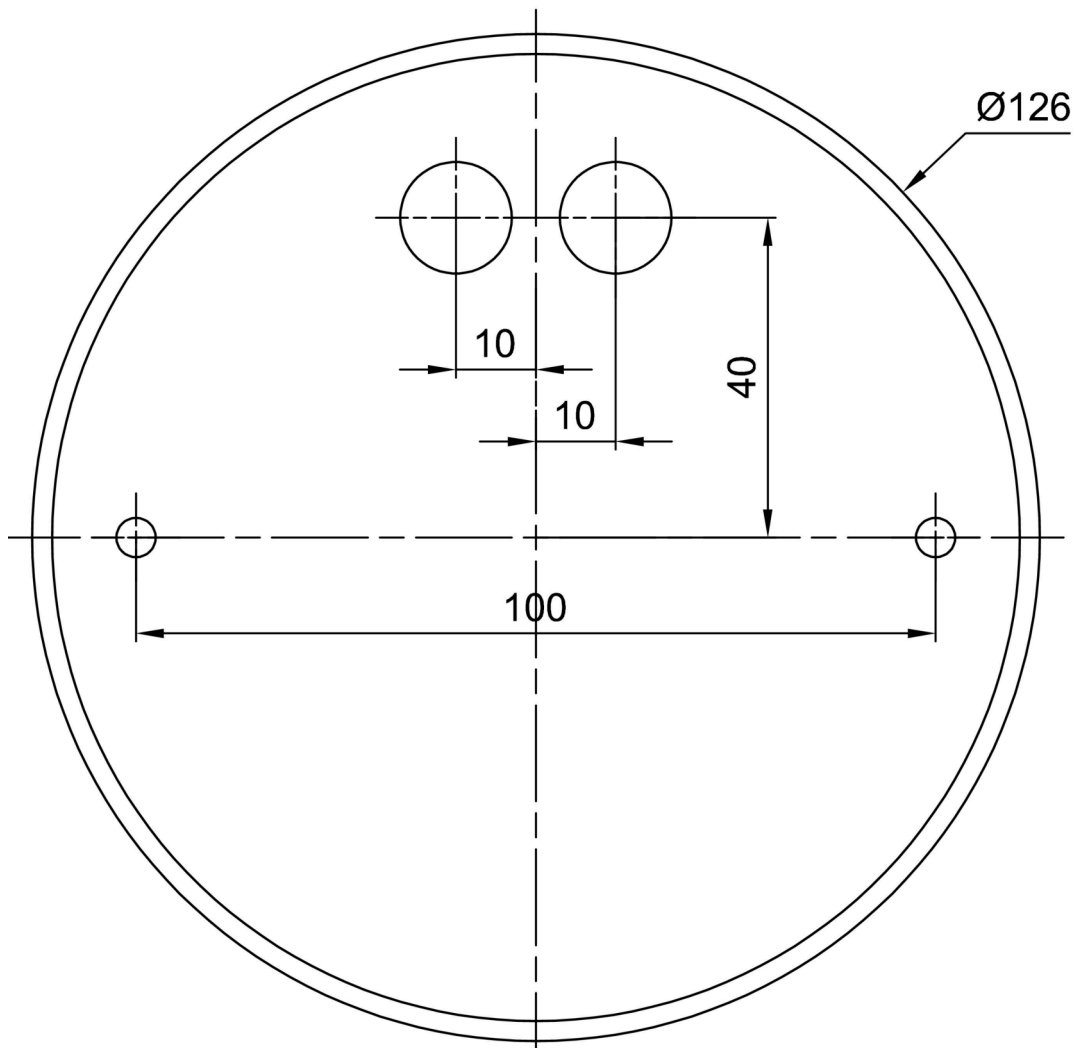

Logistic

EAN	8591728135959
Weight NTTO	3.7 Kg
Weight BTTO	4 Kg
Number of cartons	1 pcs
Package volume	0.023 m³
Package 1 width	0.375 m
Package 1 length	0.375 m
Package 1 height	0.16 m
Warranty*	60 months

*The warranty for the batteries is valid for 12 months from the date of purchase.

Installation dimensions: